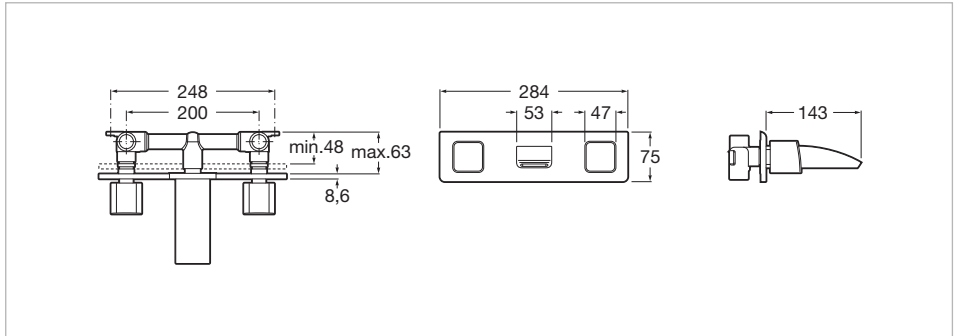

Built-in basin mixer with 8 l/min flow limiter

Aerator type: **Integrated**
 Application: **Basin**
 Finish: **Chrome**
 Installation type: **Built-in**

Technical drawings

Antonio Bullo is the creative force behind this collection, a proposal highly influenced by essentialism. Modern and dynamic, the design is harmonious and compact, with clearly defined lines and forms that are almost geometrical, based upon minimalist figures that bestow elegance and style on the bathroom.