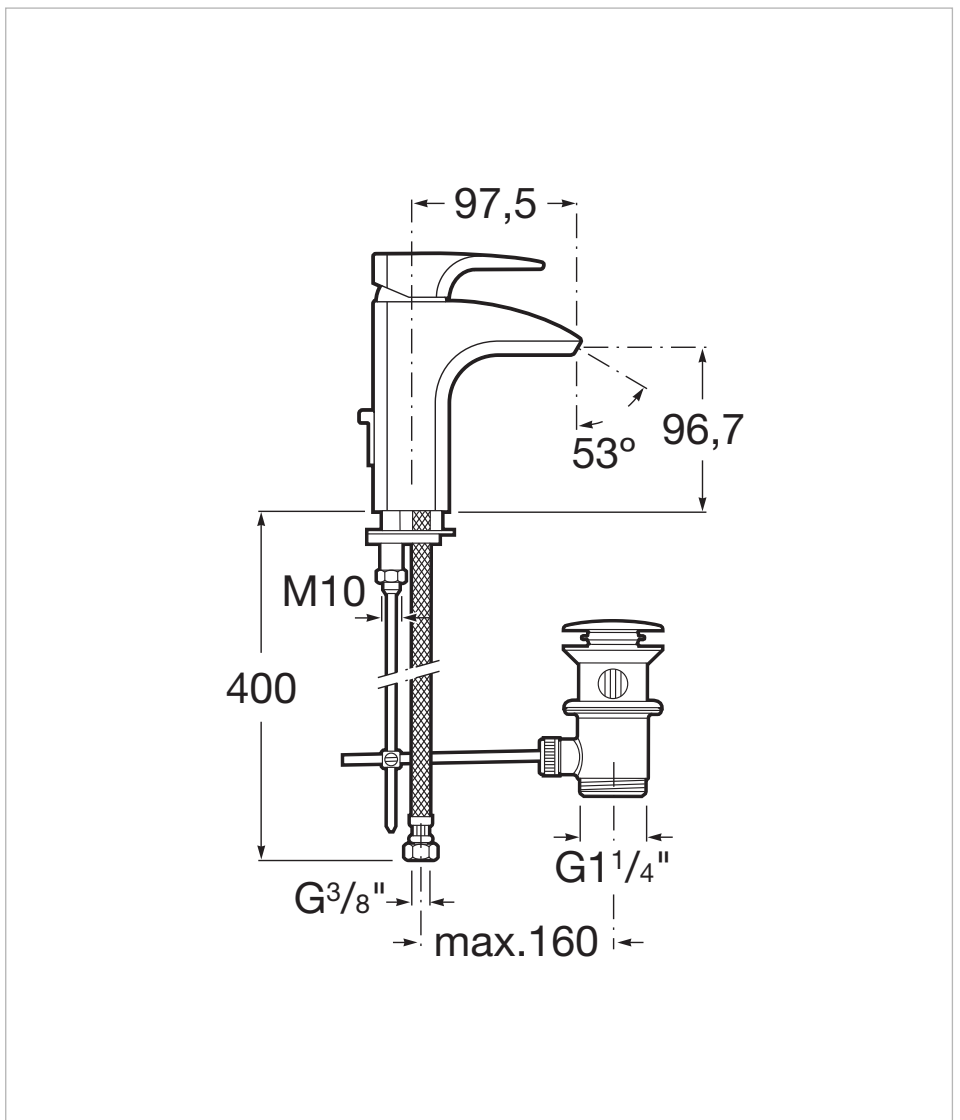

Technical drawings

He has won four gold medals at the Faenza International Ceramic Competition and two Design Plus awards at ISH Frankfurt. For Bullo, the product must be an extension of the company's soul and consistent with the markets in which it is competing.