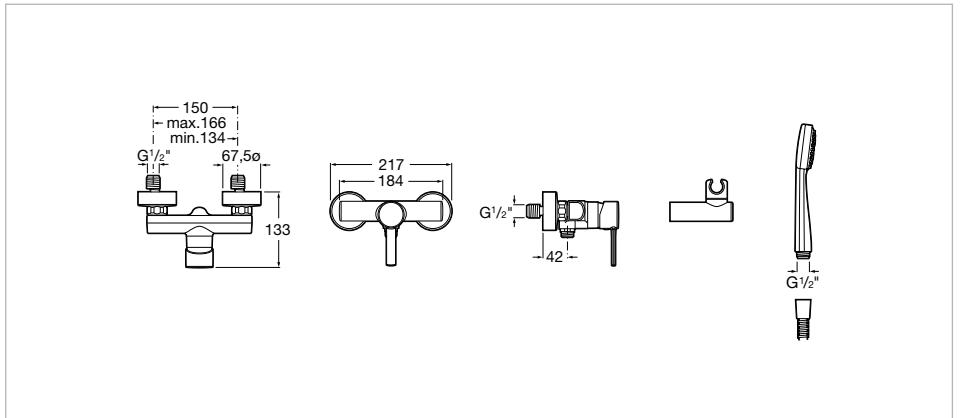

Wall-mounted shower mixer with 1.50 m flexible shower hose, handshower and swivel wall bracket

Application: Shower
 Finish: Chrome
 Installation type: Wall-mounted
 Type of cartridge: Ceramic Disc

A proposal that can bring an air of freshness and originality to every corner. Slim and curvaceous, This series' singularity is seductive and its valiant functionality is ever so convincing.

Technical drawings

80/1. Handshower with Rain function

Diameter (mm): 80
 Finish: Chrome
 Number of functions: 1
 Shape: Circular

Inspired by basic nature elements, this collection presents an aesthetic based on simple, pure and contemporary lines while offering a wide range of solutions.