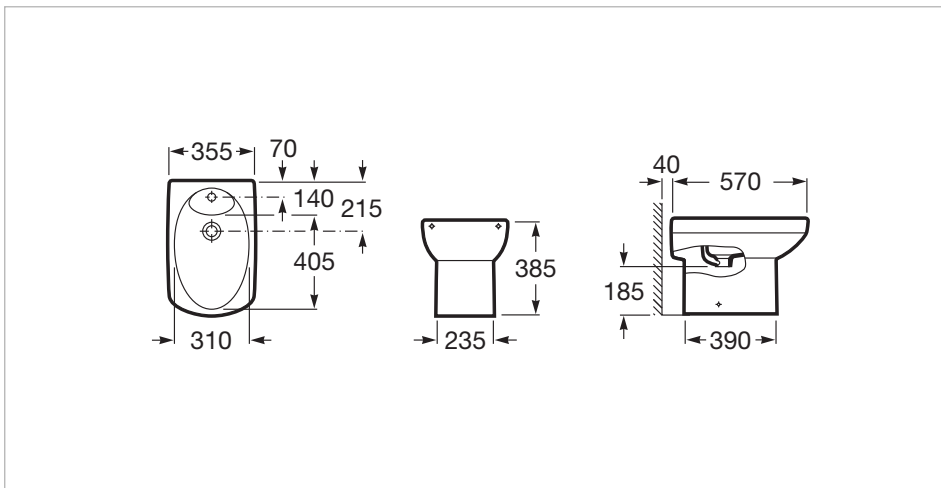

Vitreous china bidet

Installation type: Floor-standing
 Shape: Square
 Taphole configuration: 1 taphole

Technical drawings

The signatures of the Germans Schmidt & Lackner appear on this extensive collection, which offers a large number of solutions for the contemporary habitat. Their proposal enables one to make the most of the space and it easily merges with any style.