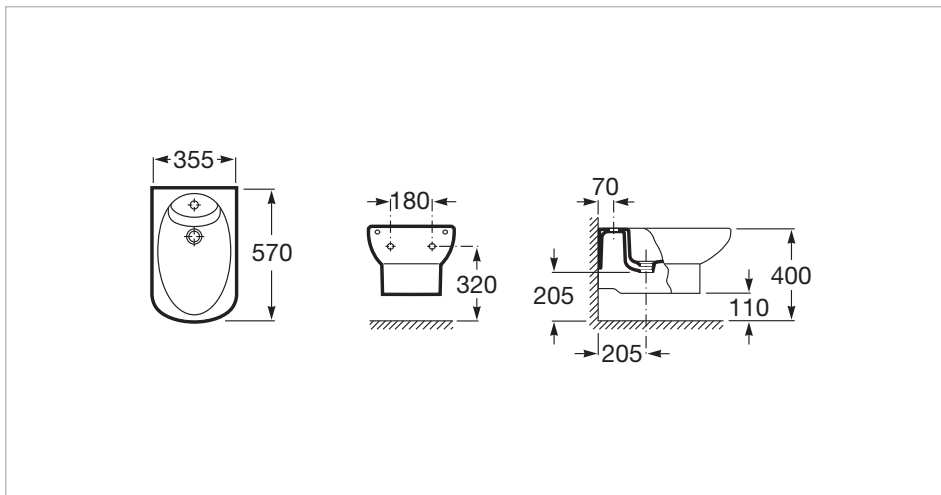

Vitreous china wall-hung bidet

Installation type: Wall-hung
 Shape: Square
 Taphole configuration: 1 taphole

Technical drawings

The signatures of the Germans Schmidt & Lackner appear on this extensive collection, which offers a large number of solutions for the contemporary habitat. Their proposal enables one to make the most of the space and it easily merges with any style.