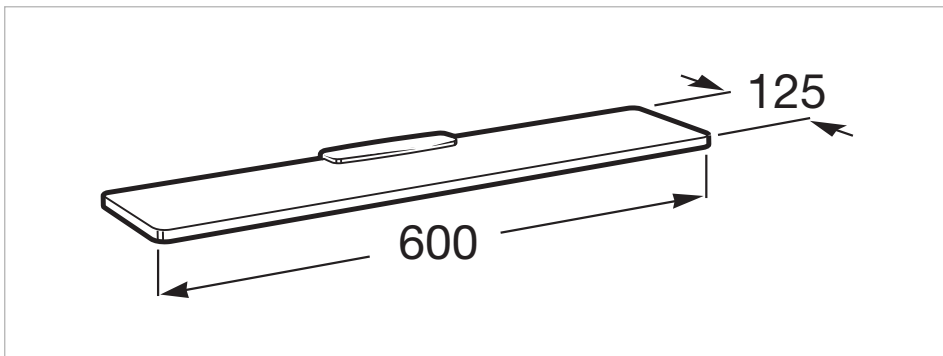

Shelf

Finish: Polished
Installation type: Wall-mounted
Material: Glass, Metal

Technical drawings

Resounding and emphatic design and lines. Accessories that imbue the bathroom with strength, sophistication and elegance