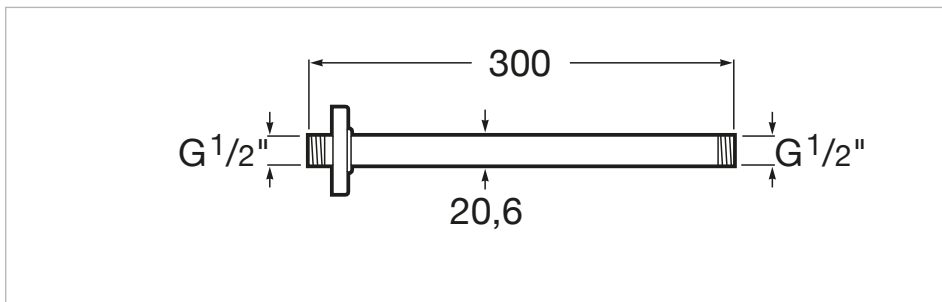

Straight ceiling arm for shower head

Technical drawings

Premium range of extraslim metallic shower-heads for wall or ceiling installation. Its Easyclean system prevents limescale build up.