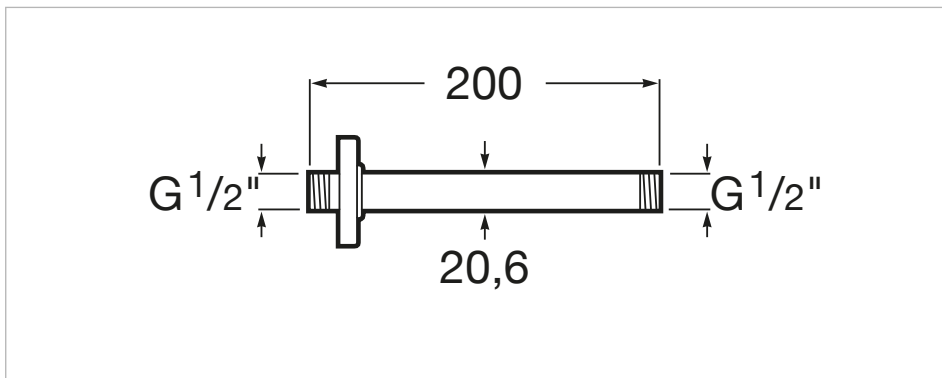

### Straight ceiling arm for shower head

### Technical drawings

Premium range of extraslim metallic shower-heads for wall or ceiling installation. Its Easyclean system prevents limescale build up.