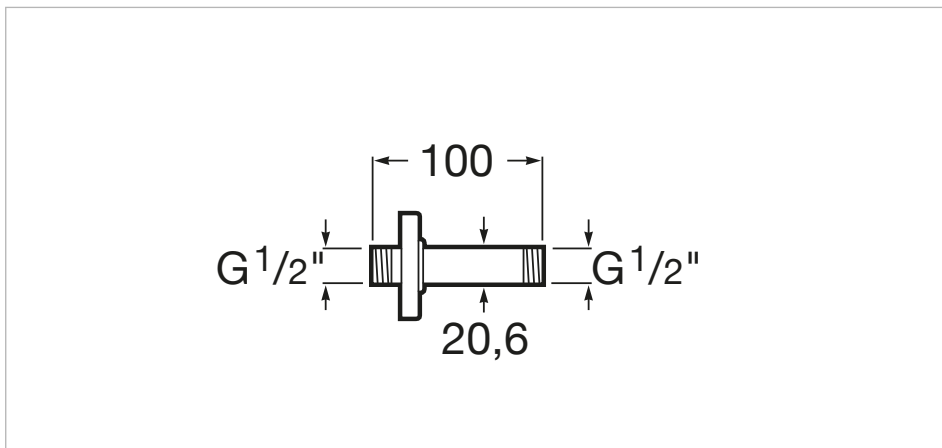

### Straight ceiling arm for shower head

### Technical drawings

Premium range of extraslim metallic shower-heads for wall or ceiling installation. Its Easyclean system prevents limescale build up.