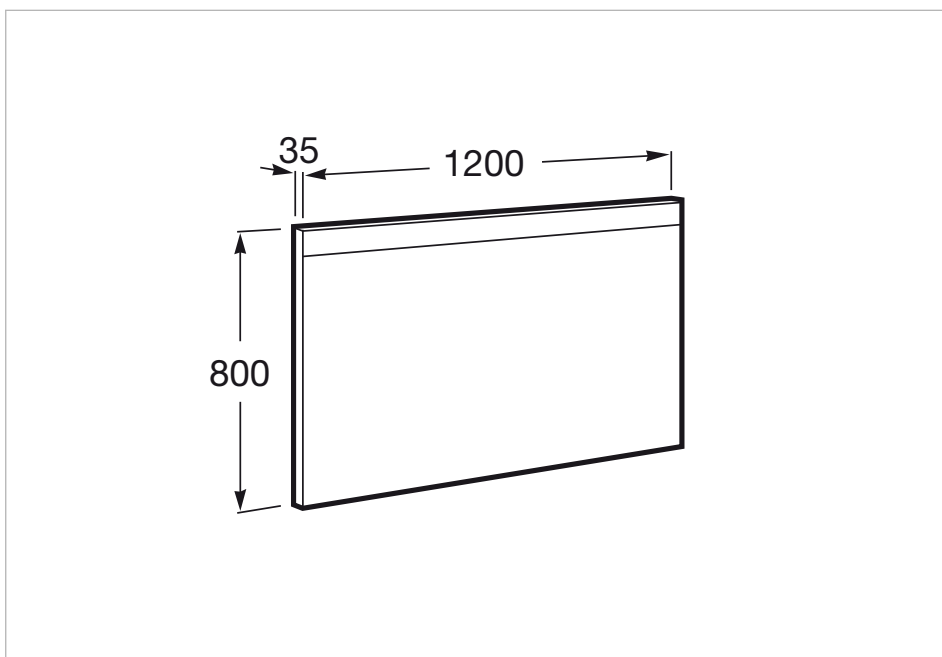

Technical drawings