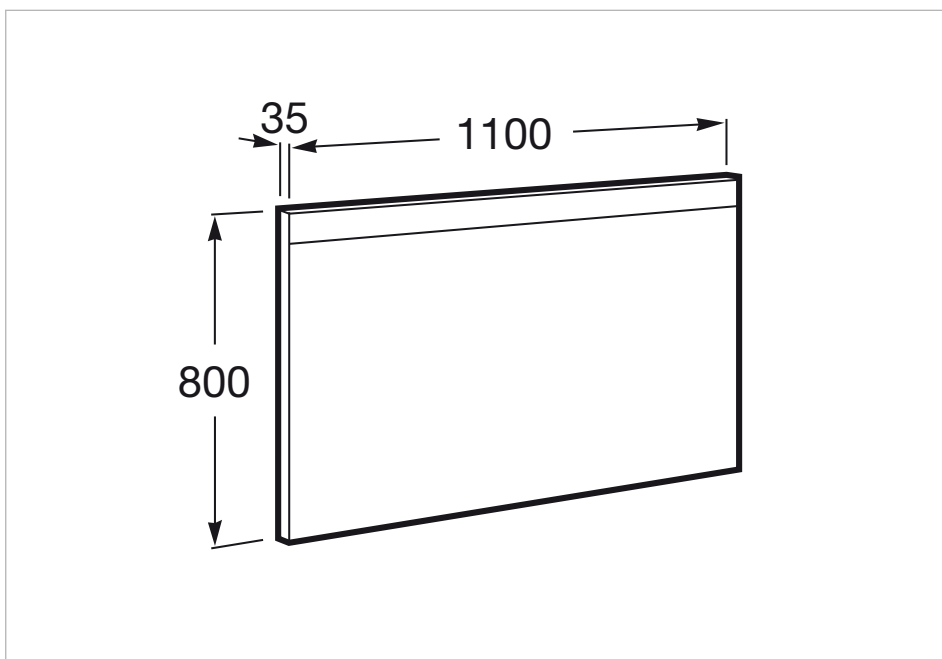

Technical drawings