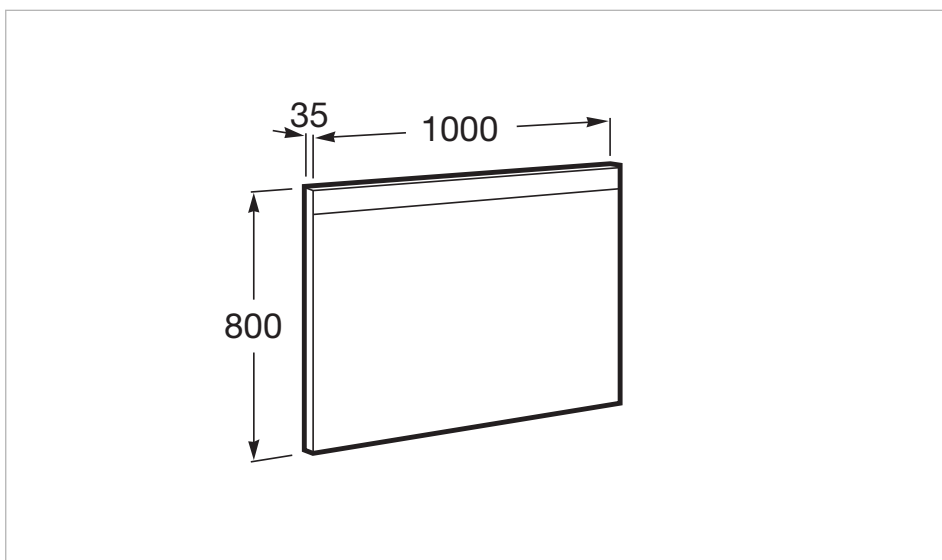

Technical drawings