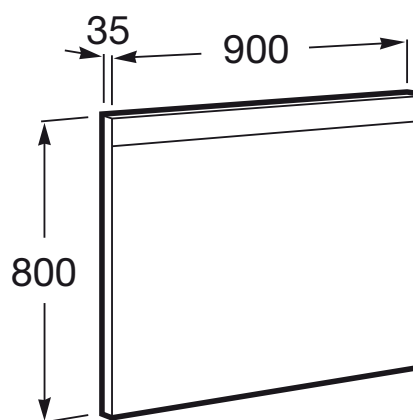

Technical drawings