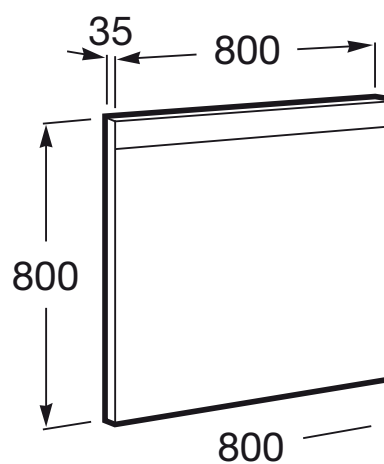

Technical drawings