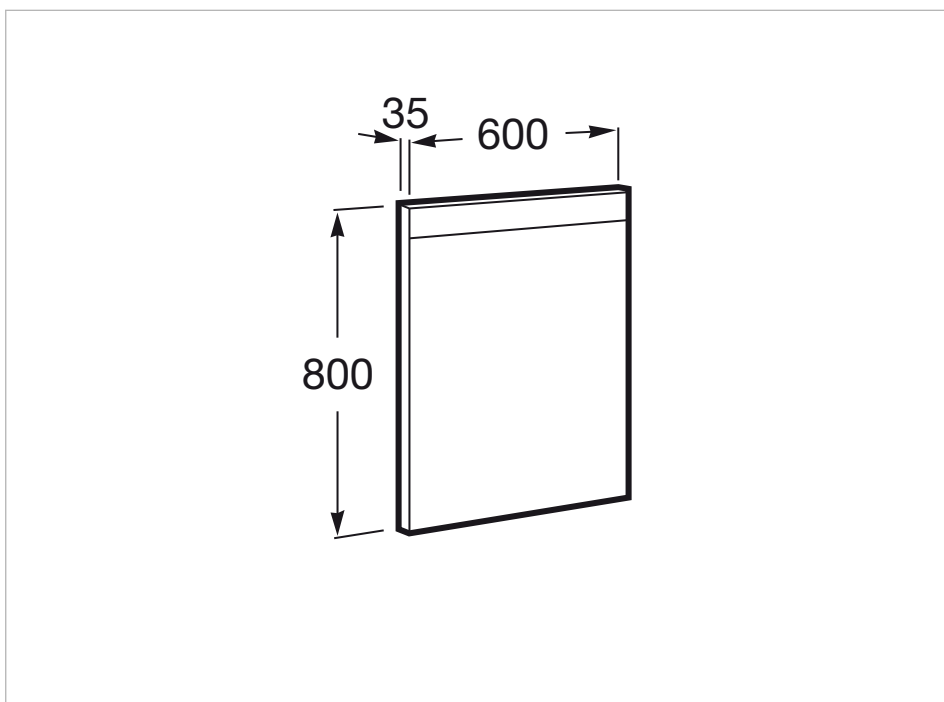

An innovative and versatile collection. Due to the basin design, its straight lines and its variety of dimensions, it depicts an ideal solution for different bathroom spaces.

CONFORT - Mirror with upper and lower LED lighting and demister device

Ambient light position: Lower
Ambient light type: LED
Frame material: Aluminium
Ingress Protection Rating of the light: IP 44
Installation type: Wall-hung
Light type: LED
Light(s): Integrated in the mirror
Mirror orientation: Vertical
Power per light (W): 12
Shape: Rectangular

Technical drawings