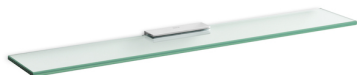

Shelf

Finish: Polished

Installation type: Wall-mounted

Material: Glass, Metal

The fusion between metal and glass, between square shapes and right angles. In short, the most up-to-date design is taken to every detail of this accessories collection in order to add a minimalist and creative touch to the bathroom space.