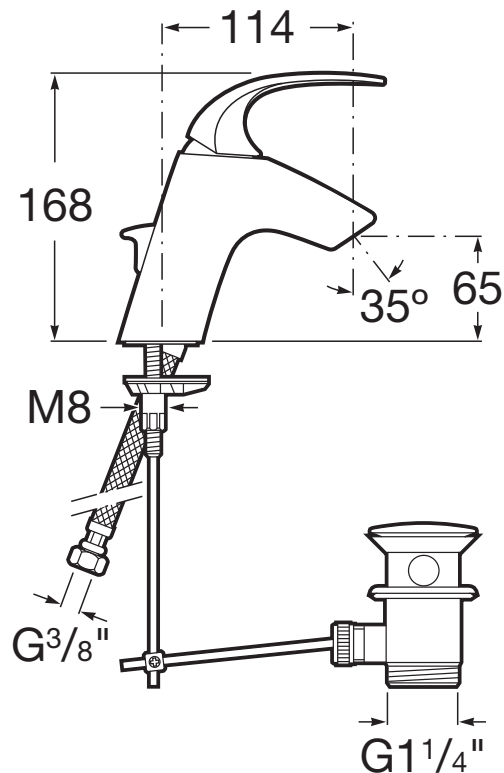

Technical drawings

MAGMA is an interdisciplinary Barcelona-based practice with a team that includes industrial and graphic designers, project engineers, marketing consultants, advertising and creative professionals, all working together to manage global projects noteworthy for their creative focus.