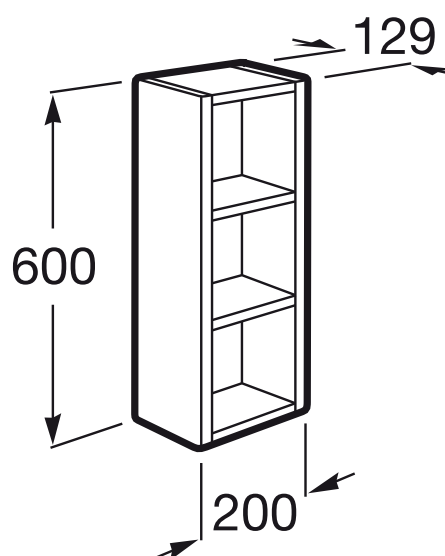

Shelf unit

Installation type: Wall-hung

Internal shelves: 2

Technical drawings

Balance and perfection in a design that gets its inspiration from the full Moon as a source of light and freshness. This collection is a versatile, young and urbane proposal that can adapt to any kind of design space, combining practicality, elegance and design.