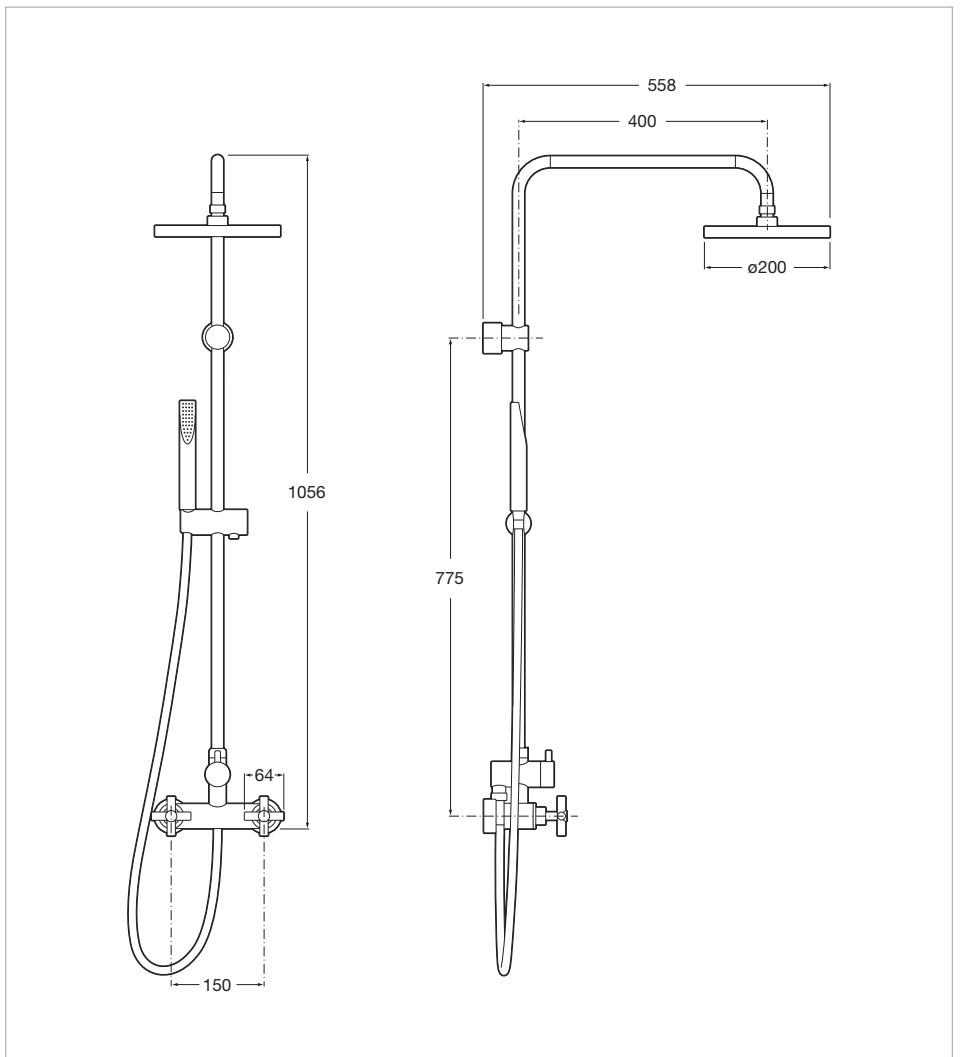

Technical drawings

The avant-garde design and the technology blend together to create strong and high-quality elements. This design is a timeless, singular and unalterable style proposal with a refined finish and the originality of its contours fill every space with elegance, precision and distinction.