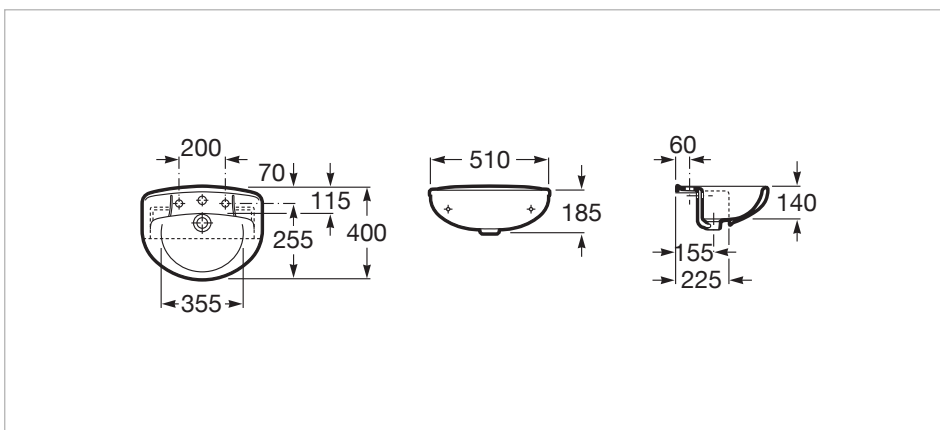

Semi-recessed vitreous china basin. Includes chain-stay hole.

Fixing kit: Included
 Installation type: Semi-recessed
 Material: Vitreous china
 Shape: Round
 Taphole configuration: 2 tapholes

Technical drawings