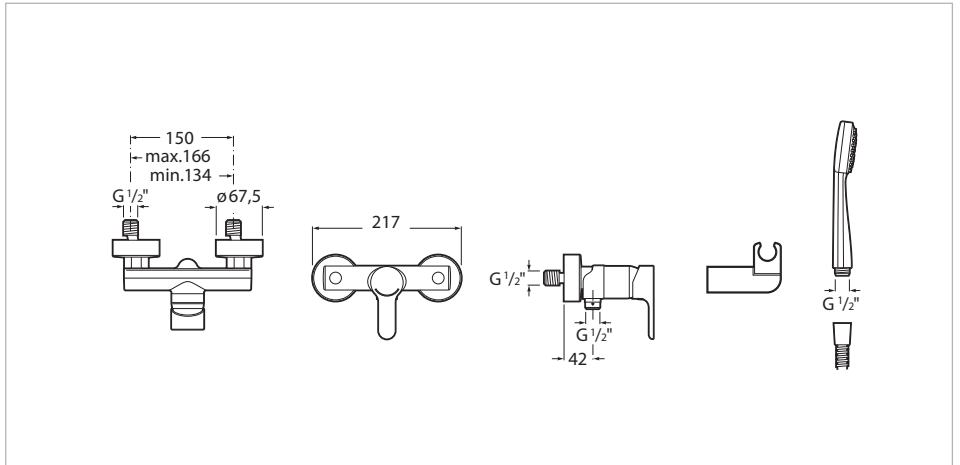

Wall-mounted shower mixer with 1.50 m flexible shower hose, handshower and swivel wall bracket

Application: Shower
 Finish: Chrome
 Flow rate (l/min - 3 bar): 6
 Installation type: Wall-mounted
 Sustainable product
 Type of cartridge: Ceramic Disc

Simply contemporary. This is a faucet collection, whose simple, contemporary and intuitive lines make it a perfect fit for any bathroom space. L20 forms part of Roca's innovative faucet collections that turn on frontally with cold water. This Roca faucet collection that gives you maximum comfort and minimum water and energy consumption thanks to its innovative technology.

Technical drawings

80/1. Handshower with Rain function

Diameter (mm): 80
 Finish: Chrome
 Number of functions: 1
 Shape: Circular

Inspired by basic nature elements, this collection presents an aesthetic based on simple, pure and contemporary lines while offering a wide range of solutions.