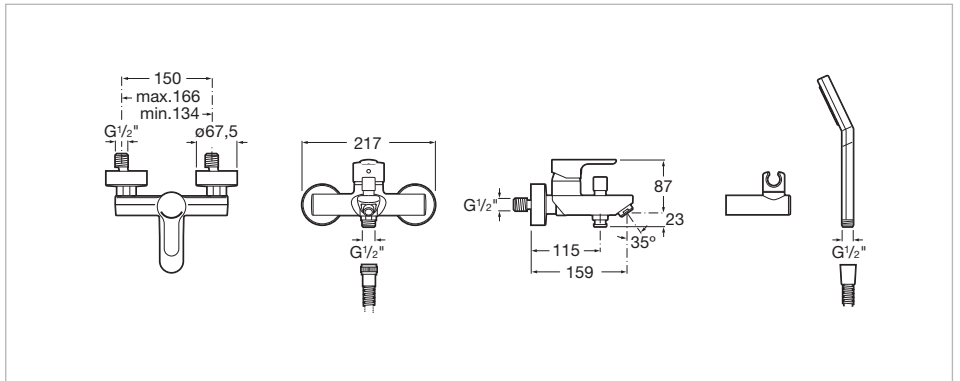

Wall-mounted bath-shower mixer with automatic diverter with retention, 1.70 m flexible shower hose, handshower and swivel wall bracket

Application: Bath
 Diverter: Automatic
 Finish: Chrome
 Flow rate (l/min - 3 bar): 12
 Installation type: Wall-mounted
 Sustainable product
 Type of cartridge: Ceramic Disc

Simply contemporary. This is a faucet collection, whose simple, contemporary and intuitive lines make it a perfect fit for any bathroom space. L20 forms part of Roca's innovative faucet collections that turn on frontally with cold water. This Roca faucet collection that gives you maximum comfort and minimum water and energy consumption thanks to its innovative technology.

Technical drawings

80/1. Handshower with Rain function

Diameter (mm): 80
 Finish: Chrome
 Number of functions: 1
 Shape: Circular

Inspired by basic nature elements, this collection presents an aesthetic based on simple, pure and contemporary lines while offering a wide range of solutions.