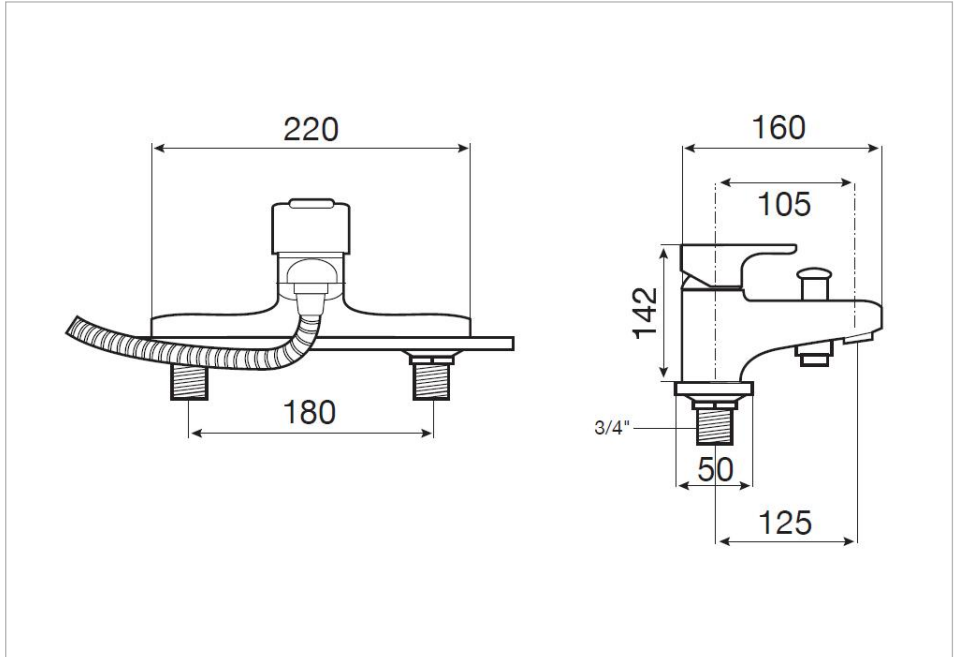

Deck-mounted bath-shower mixer with 1.7m flexible shower hose, handset and wall bracket

Installation type: Wall-mounted

Technical drawings

Simply contemporary. This is a faucet collection, whose simple, contemporary and intuitive lines make it a perfect fit for any bathroom space. L20 forms part of Roca's innovative faucet collections that turn on frontally with cold water. This Roca faucet collection that gives you maximum comfort and minimum water and energy consumption thanks to its innovative technology.