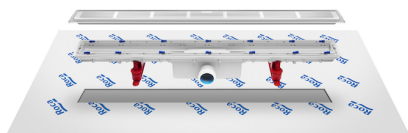

IN-DRAIN CHANNEL - Installation drainage kit with premounted geotextile fabric

Geotextile fabric included
Recommended for public spaces

This is the innovative line that solves the need for integrated showers. It is a new concept that has opted for the accessibility and functionality of its constituent elements. In-Drain adapts to any style, without losing the elegant essence of its forms, versatility being optimum in all its proposals.