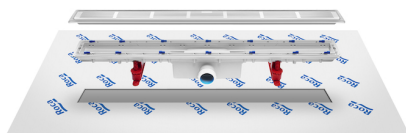

Installation drainage kit with premounted geotextile fabric

Geotextile fabric included
Recommended for public spaces

This is the innovative line that solves the need for integrated showers. It is a new concept that has opted for the accessibility and functionality of its constituent elements. In-Drain adapts to any style, without losing the elegant essence of its forms, versatility being optimum in all its proposals.