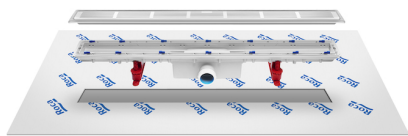

Installation drainage kit with premounted geotextile fabric

Geotextile fabric included
Recommended for public spaces

This is the innovative line that solves the need for integrated showers. It is a new concept that has opted for the accessibility and functionality of its constituent elements. In-Drain adapts to any style, without losing the elegant essence of its forms, versatility being optimum in all its proposals.