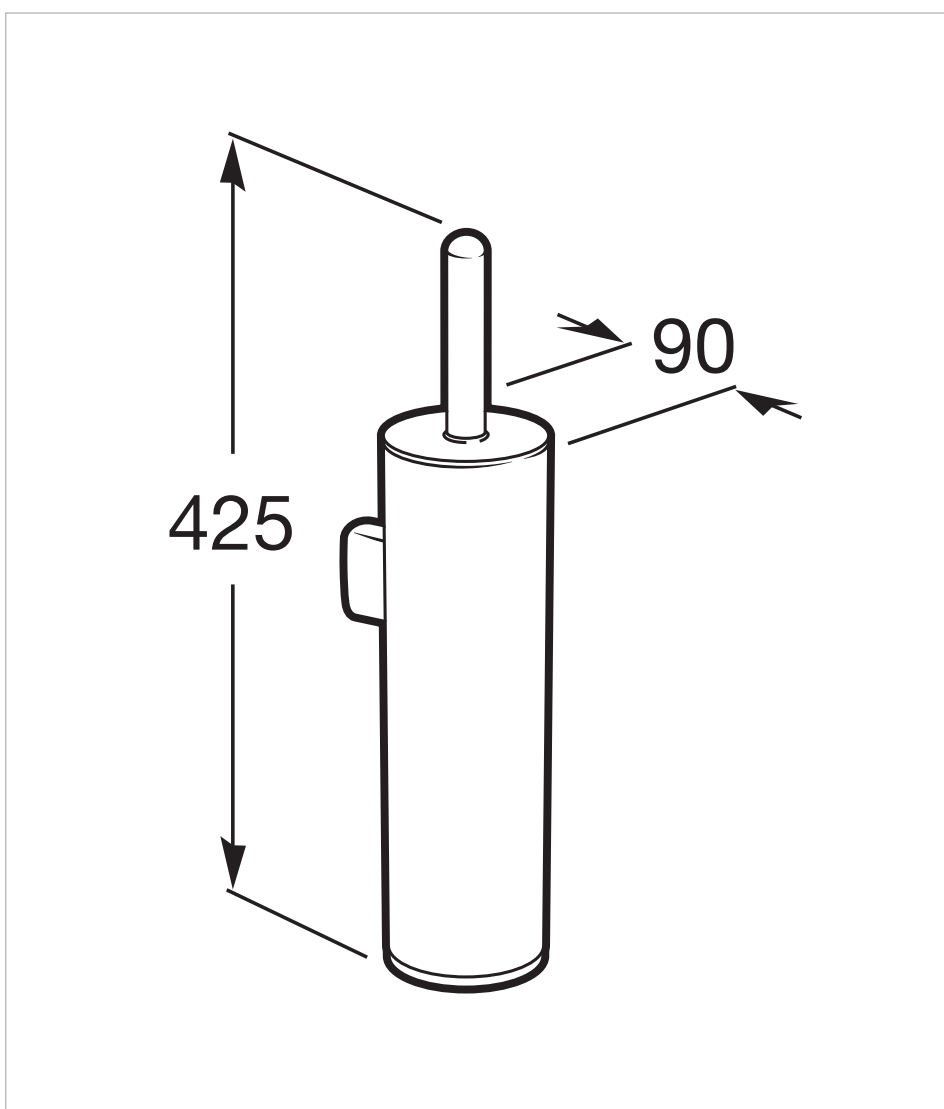

Wall mounted toilet brush holder

Finish: Polished
Installation type: Wall-mounted
Material: Metal
Recommended for public spaces

Technical drawings

An alliance between simplicity, style and functionality. This collection has been designed to adapt to any space and requirement. Inspired by minimalist forms, it is characterised by its great versatility. It is a solution thought of for both small and large design projects, whether public or private.