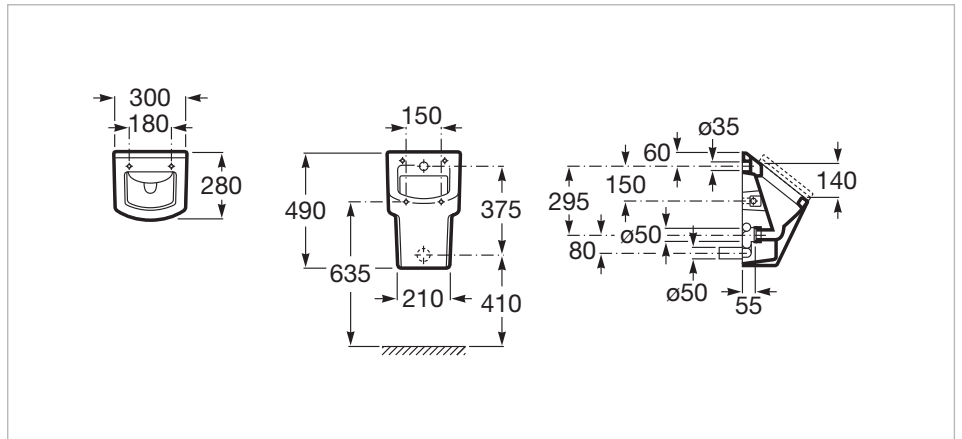

Vitreous china urinal without cover and back inlet

Fixing kit: Included
 Incompatible with cover
 Recommended for public spaces
 Water inlet position: Back horizontal

Technical drawings

A design ideal for complex and virtually impossible spaces that adapts perfectly and faces up to the challenges posed by modern-day interiors to achieve a maximum adaptability whose only contribution is positive, without compromising on design.