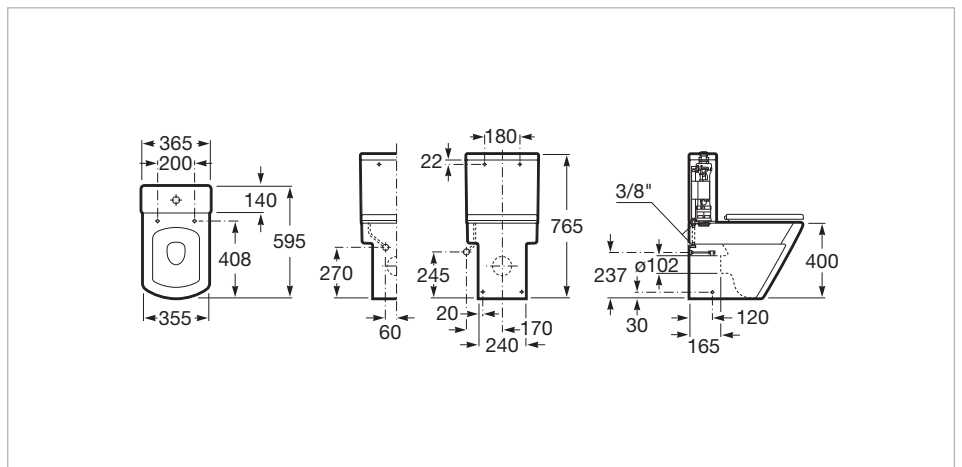

Technical drawings

A design ideal for complex and virtually impossible spaces that adapts perfectly and faces up to the challenges posed by modern-day interiors to achieve a maximum adaptability whose only contribution is positive, without compromising on design.

A Barcelona industrial designer with a world-wide reputation – and a worldwide prize-winner. Over the 20 years he has worked with Roca he has employed a design criteria that can be summed up in a single sentence: rigour as a method.