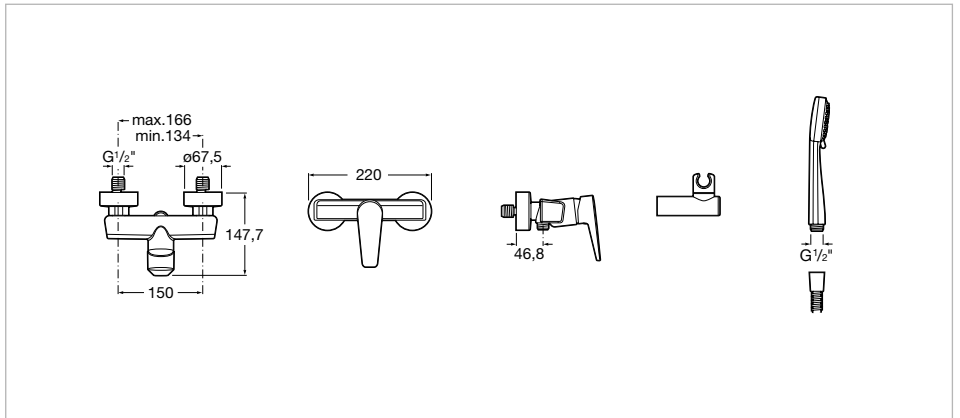

## Wall-mounted shower mixer with 1.50 m flexible shower hose, handshower and swivel wall bracket

Application: Shower  
 Finish: Chrome  
 Installation type: Wall-mounted  
 Type of cartridge: Ceramic Disc

### 80/3. Handshower with 3 functions: Rain, Tonic and Pulse

Diameter (mm): 80  
Finish: Chrome  
Number of functions: 3  
Shape: Circular

Inspired by basic nature elements, this collection presents an aesthetic based on simple, pure and contemporary lines while offering a wide range of solutions.