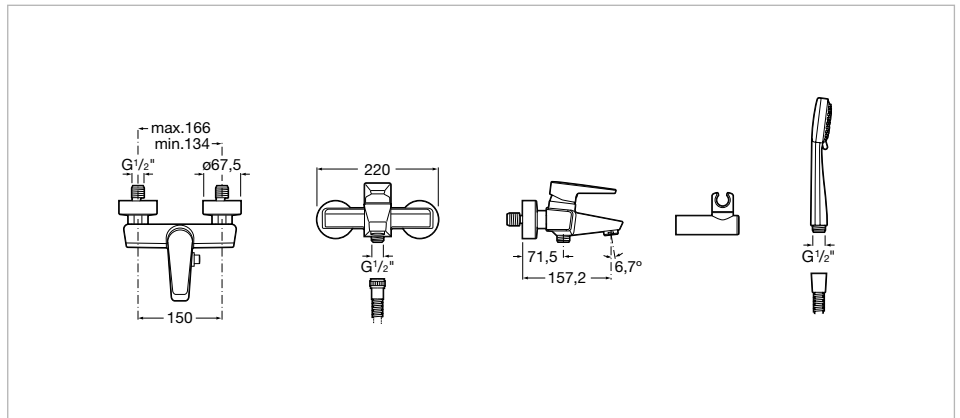

Technical drawings

He has won four gold medals at the Faenza International Ceramic Competition and two Design Plus awards at ISH Frankfurt. For Bullo, the product must be an extension of the company's soul and consistent with the markets in which it is competing.