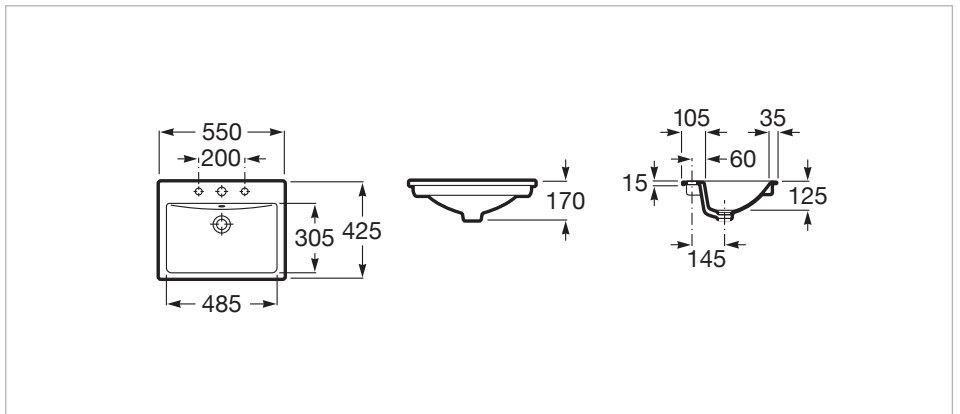

In countertop vitreous china basin

Bowl position: Central
 Installation type: Drop-in / Countertop
 Material: Vitreous china
 Shape: Square
 Taphole configuration: 1 taphole in the middle

Technical drawings