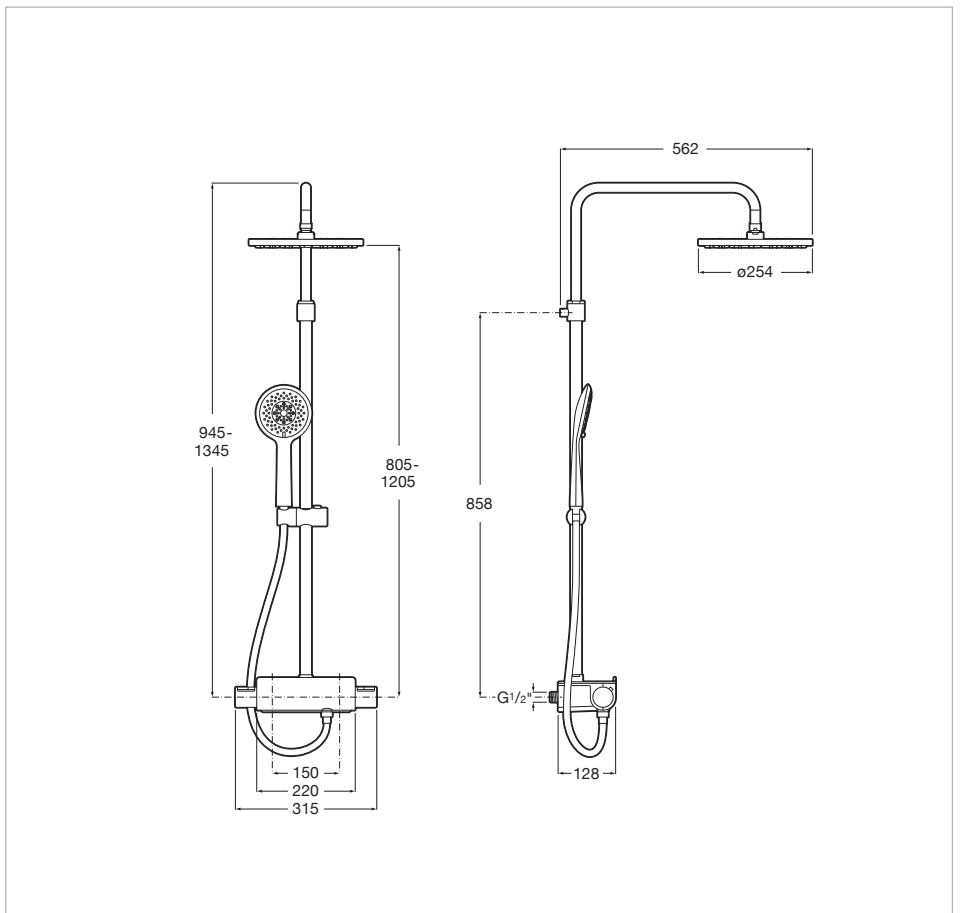

ROUND - Thermostatic shower column with shelf

- Finish: Chrome
- Handset: Included
- Installation type: Wall-mounted
- Mixer type: Thermostatic
- Number of diverter outlets: 2
- Number of water outlets: 2
- Shelf**
- Shower flexible hose included
- Showerhead shape: Circular
- Suitable for: Shower
- Valve: Included

A collection of shower columns with single lever (Deck-M) and thermostatic (Deck-T) options with a practical shelf to keep the showering essentials close by.

Technical drawings

Full range of shower-heads for wall or ceiling installation. Its Easyclean system prevents limescale build up.

Shower head for ceiling or wall installation. Support kit / arm not included.

- Finish: Chrome
- Number of functions: 1
- Number of water outlets: 1
- Shower arm installation: Ceiling, Wall
- Showerhead diameter (mm): 250
- Showerhead shape: Circular
- Support kit (shower arm): Not included

Application: Shower
 Finish: Chrome
 Installation type: Wall-mounted
 Number of water inlets: 2
 Type of cartridge: Thermostatic

Thermostatic shower faucet -with a compact design- that includes a practical and elegant glass shelf, ideal to place your showering essentials.