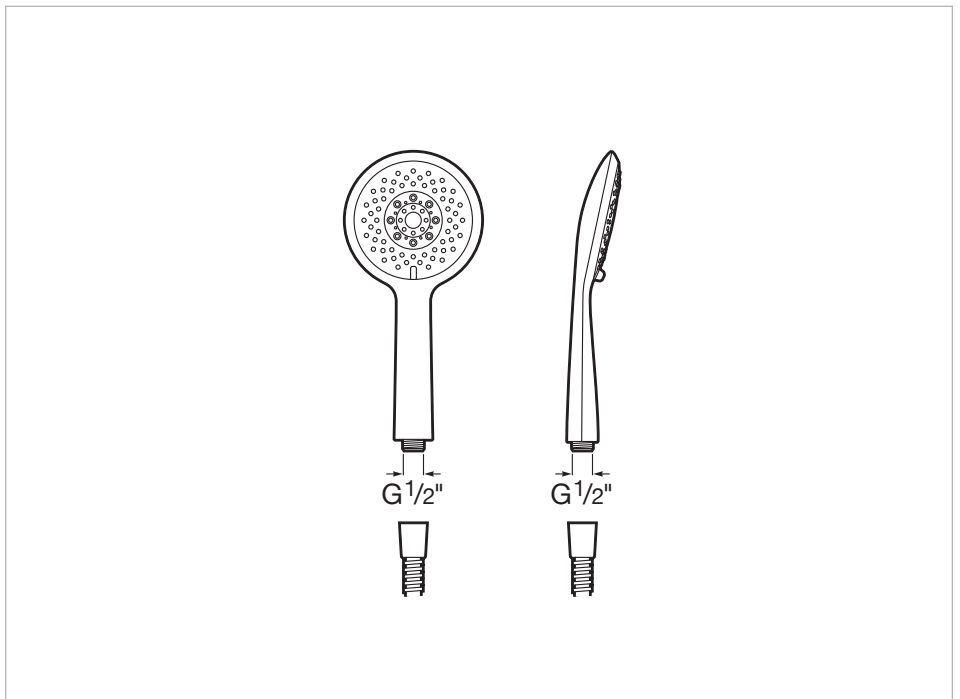

Shower head for ceiling or wall installation. Support kit / arm not included.

- Finish: Chrome
- Number of functions: 1
- Number of water outlets: 1
- Shower arm installation: Ceiling, Wall
- Showerhead diameter (mm): 250
- Showerhead shape: Circular
- Support kit (shower arm): Not included

Technical drawings

New multifunction handshower collection, in circular and square designs, with modern and ergonomic lines. These handshowers include advanced features that help you save water while providing a comfortable experience.

ROUND - Handshower with 4 functions: Rain, NightRain, Tonic and Pulse

Diameter (mm): 130

Finish: **Chrome**

Number of functions: 4

Shape: **Circular**

Technical drawings

Wall-mounted thermostatic shower mixer with shelf

Application: Shower
 Finish: Chrome
 Installation type: Wall-mounted
 Number of water inlets: 2
 Type of cartridge: Thermostatic

Thermostatic shower faucet -with a compact design- that includes a practical and elegant glass shelf, ideal to place your showering essentials.