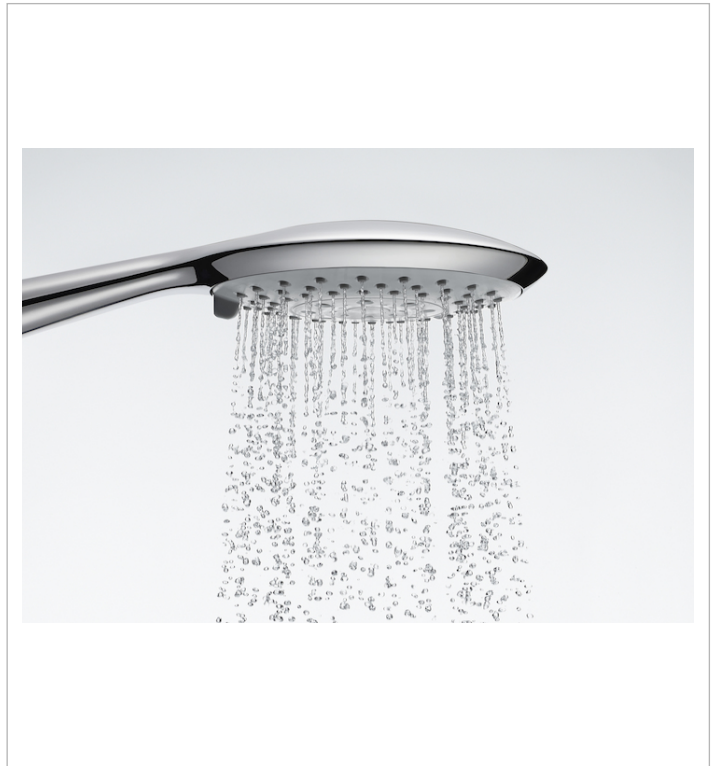

ROUND - Thermostatic shower column with shelf

- Finish: Chrome
- Handset: Included
- Installation type: Wall-mounted
- Mixer type: Thermostatic
- Number of diverter outlets: 2
- Number of water outlets: 2
- Shelf**
- Shower flexible hose included
- Showerhead shape: Circular
- Suitable for: Shower
- Valve: Included

Shower head for ceiling or wall installation. Support kit / arm not included.

- Finish: Chrome
- Number of functions: 1
- Number of water outlets: 1
- Shower arm installation: Ceiling, Wall
- Showerhead diameter (mm): 250
- Showerhead shape: Circular
- Support kit (shower arm): Not included

ROUND - Handshower with 4 functions: Rain, NightRain, Tonic and Pulse

Diameter (mm): 130

Finish: **Chrome**

Number of functions: 4

Shape: **Circular**

Technical drawings

Wall-mounted thermostatic shower mixer with shelf

Application: Shower
 Finish: Chrome
 Installation type: Wall-mounted
 Number of water inlets: 2
 Type of cartridge: Thermostatic

Thermostatic shower faucet -with a compact design- that includes a practical and elegant glass shelf, ideal to place your showering essentials.