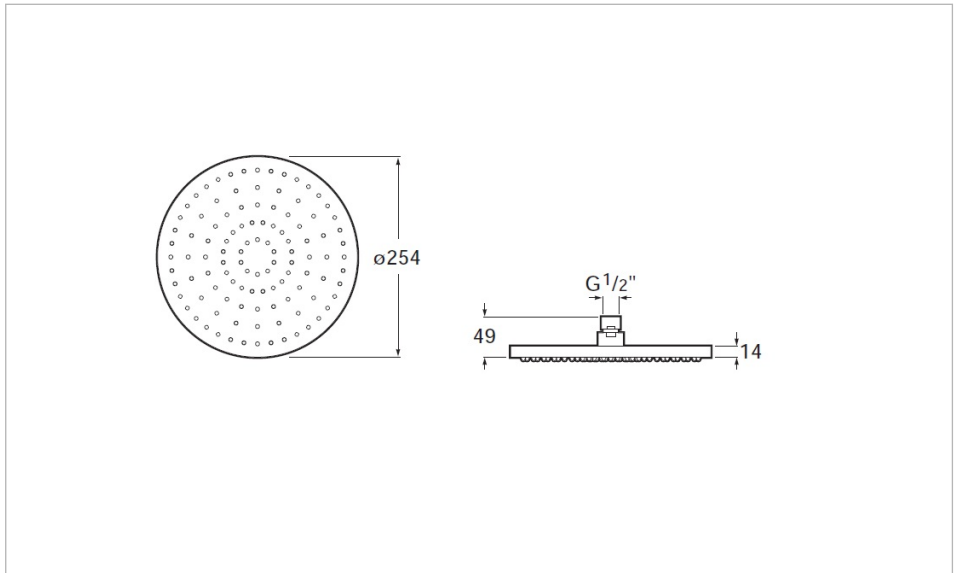

Full range of shower-heads for wall or ceiling installation. Its Easyclean system prevents limescale build up.

Shower head for ceiling or wall installation. Support kit / arm not included.

- Finish: Chrome
- Number of functions: 1
- Number of water outlets: 1
- Shower arm installation: Ceiling, Wall
- Showerhead diameter (mm): 250
- Showerhead shape: Circular
- Support kit (shower arm): Not included

Technical drawings