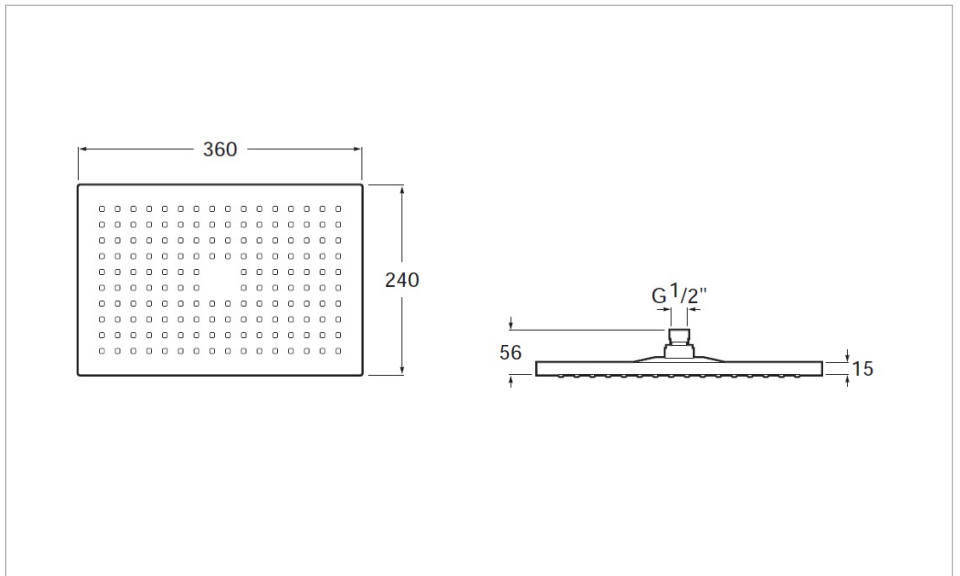

SQUARE - Thermostatic shower column with shelf

- Finish: Chrome
- Handset: Included
- Installation type: Wall-mounted
- Mixer type: Thermostatic
- Number of diverter outlets: 2
- Number of water outlets: 2
- Shelf
- Shower flexible hose included
- Showerhead shape: Square
- Suitable for: Shower
- Valve: Included

A collection of shower columns with single lever (Deck-M) and thermostatic (Deck-T) options with a practical shelf to keep the showering essentials close by.

Technical drawings

Full range of shower-heads for wall or ceiling installation. Its Easyclean system prevents limescale build up.

Shower head for ceiling or wall installation. Support kit / arm not included.

- Finish: Chrome
- Number of functions: 1
- Number of water outlets: 1
- Shower arm installation: Ceiling, Wall
- Showerhead length (mm): 360
- Showerhead shape: Rectangular
- Showerhead width (mm): 240
- Support kit (shower arm): Not included

Technical drawings

SQUARE - Handshower with 4 functions: Rain, NightRain, Tonic and Pulse

Diameter (mm): 130

Finish: **Chrome**

Number of functions: 4

New multifunction handshower collection, in circular and square designs, with modern and ergonomic lines. These handshowers include advanced features that help you save water while providing a comfortable experience.