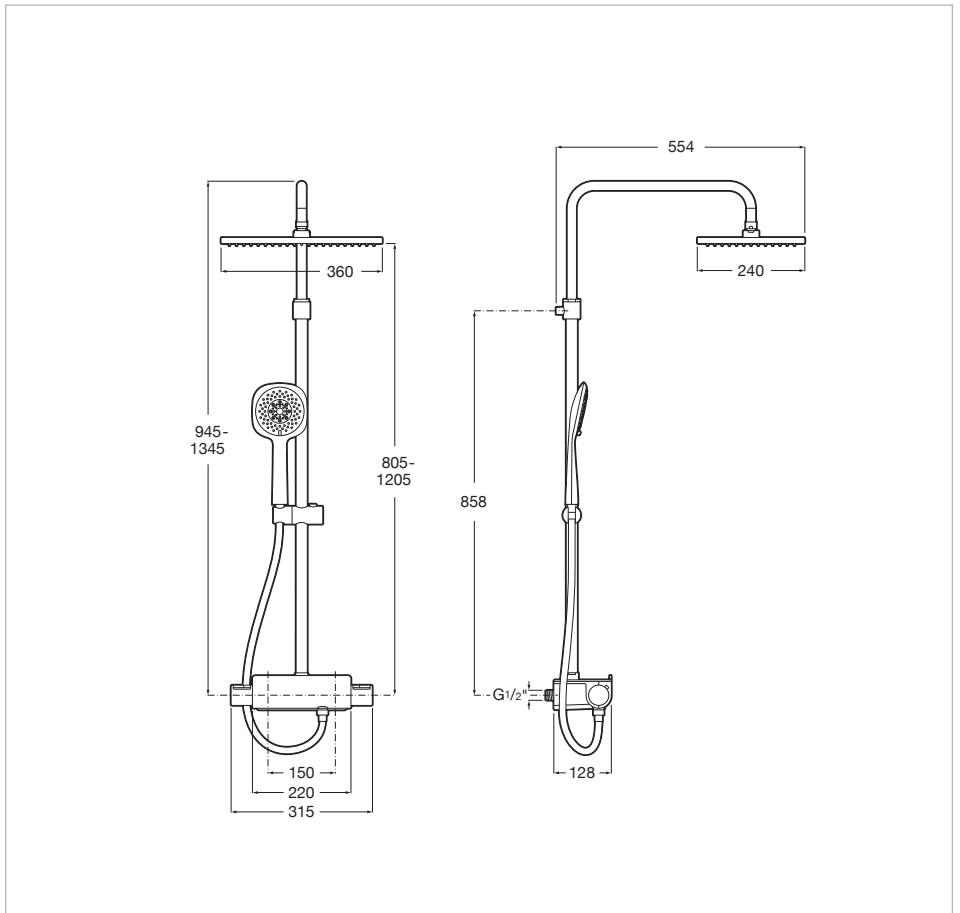

SQUARE - Thermostatic shower column with shelf

- Finish: Chrome
- Handset: Included
- Installation type: Wall-mounted
- Mixer type: Thermostatic
- Number of diverter outlets: 2
- Number of water outlets: 2
- Shelf
- Shower flexible hose included
- Showerhead shape: Square
- Suitable for: Shower
- Valve: Included

A collection of shower columns with single lever (Deck-M) and thermostatic (Deck-T) options with a practical shelf to keep the showering essentials close by.

Technical drawings

Full range of shower-heads for wall or ceiling installation. Its Easyclean system prevents limescale build up.

Shower head for ceiling or wall installation. Support kit / arm not included.

- Finish: Chrome
- Number of functions: 1
- Number of water outlets: 1
- Shower arm installation: Ceiling, Wall
- Showerhead length (mm): 360
- Showerhead shape: Rectangular
- Showerhead width (mm): 240
- Support kit (shower arm): Not included

Technical drawings

Wall-mounted thermostatic shower mixer with shelf

Application: Shower
 Finish: Chrome
 Installation type: Wall-mounted
 Number of water inlets: 2
 Type of cartridge: Thermostatic

Thermostatic shower faucet -with a compact design- that includes a practical and elegant glass shelf, ideal to place your showering essentials.