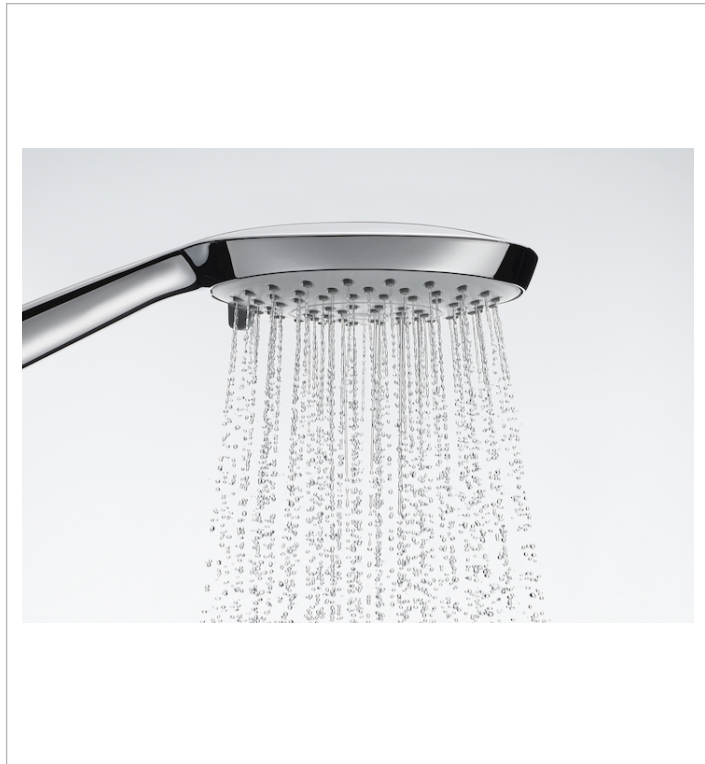

SQUARE - Thermostatic shower column with shelf

- Finish: Chrome
- Handset: Included
- Installation type: Wall-mounted
- Mixer type: Thermostatic
- Number of diverter outlets: 2
- Number of water outlets: 2
- Shelf
- Shower flexible hose included
- Showerhead shape: Square
- Suitable for: Shower
- Valve: Included

Shower head for ceiling or wall installation. Support kit / arm not included.

- Finish: Chrome
- Number of functions: 1
- Number of water outlets: 1
- Shower arm installation: Ceiling, Wall
- Showerhead length (mm): 360
- Showerhead shape: Rectangular
- Showerhead width (mm): 240
- Support kit (shower arm): Not included

Technical drawings

SQUARE - Handshower with 4 functions: Rain, NightRain, Tonic and Pulse

Diameter (mm): 130

Finish: **Chrome**

Number of functions: 4

New multifunction handshower collection, in circular and square designs, with modern and ergonomic lines. These handshowers include advanced features that help you save water while providing a comfortable experience.

Technical drawings

Wall-mounted thermostatic shower mixer with shelf

Application: Shower
 Finish: Chrome
 Installation type: Wall-mounted
 Number of water inlets: 2
 Type of cartridge: Thermostatic

Thermostatic shower faucet -with a compact design- that includes a practical and elegant glass shelf, ideal to place your showering essentials.