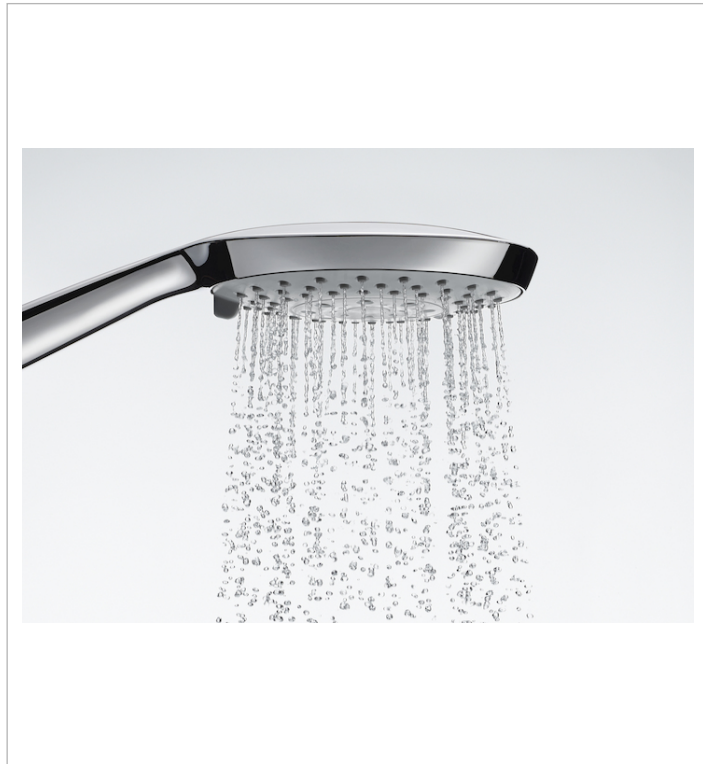

SQUARE - Thermostatic shower column with shelf

- Finish: Chrome
- Handset: Included
- Installation type: Wall-mounted
- Mixer type: Thermostatic
- Number of diverter outlets: 2
- Number of water outlets: 2
- Shelf
- Shower flexible hose included
- Showerhead shape: Square
- Suitable for: Shower
- Valve: Included

Shower head for ceiling or wall installation. Support kit / arm not included.

- Finish: Chrome
- Number of functions: 1
- Number of water outlets: 1
- Shower arm installation: Ceiling, Wall
- Showerhead length (mm): 360
- Showerhead shape: Rectangular
- Showerhead width (mm): 240
- Support kit (shower arm): Not included

Technical drawings

SQUARE - Handshower with 4 functions: Rain, NightRain, Tonic and Pulse

Diameter (mm): 130

Finish: **Chrome**

Number of functions: 4

New multifunction handshower collection, in circular and square designs, with modern and ergonomic lines. These handshowers include advanced features that help you save water while providing a comfortable experience.

Technical drawings

Wall-mounted thermostatic shower mixer with shelf

Application: Shower
 Finish: Chrome
 Installation type: Wall-mounted
 Number of water inlets: 2
 Type of cartridge: Thermostatic

Thermostatic shower faucet -with a compact design- that includes a practical and elegant glass shelf, ideal to place your showering essentials.