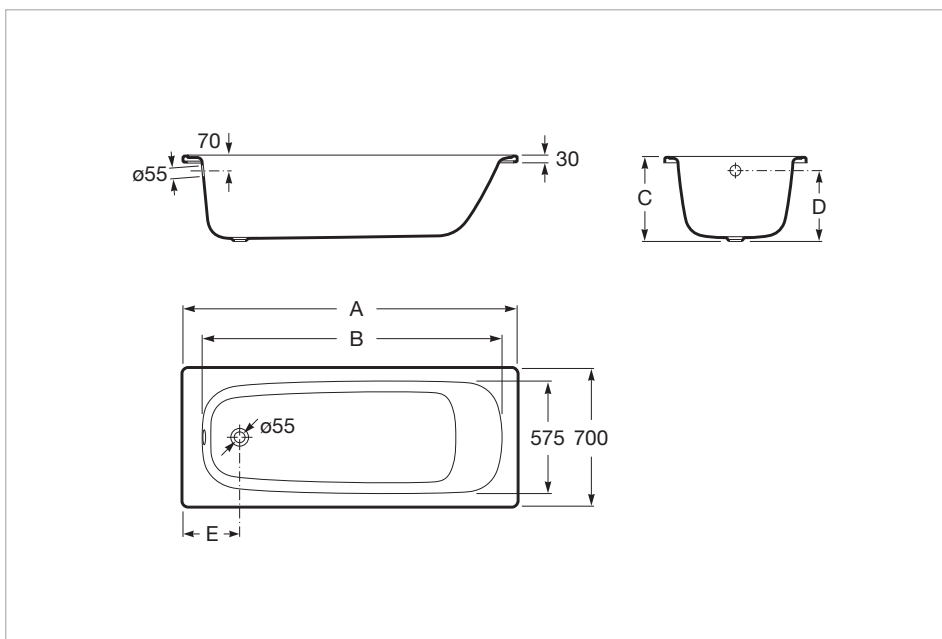

Rectangular steel bath with anti-slip base

Anti-slip type: Added

Capacity (people): 1

Drain: Not included

Installation type: Drop-in, With front panel

Shape: Rectangular

Technical drawings

This collection is instantly recognisable because of the femininity of its design and the sobriety of its finish. Refined lines where functionality and elegance go hand in hand in a perfect and thought-provoking balance.