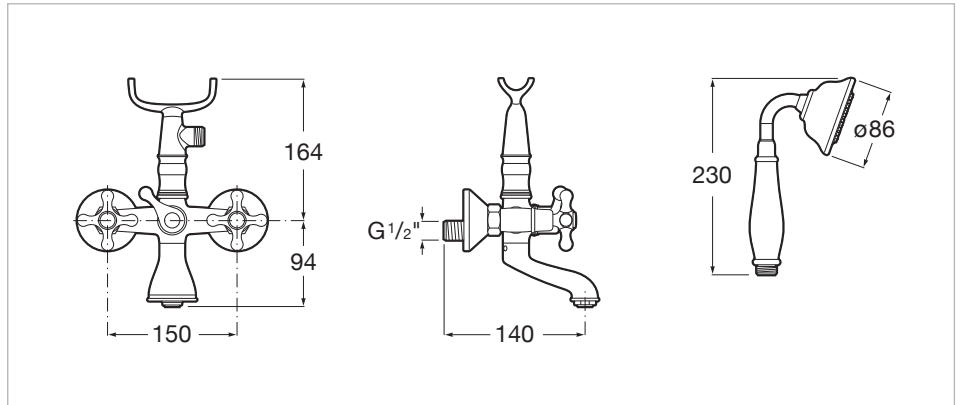

Wall-mounted bath-shower mixer with accessories

Application: Bath, Shower

Installation type: Wall-mounted

Technical drawings

Carmen is a tribute to one of Roca's most iconic basins of the 1940s, which comes back with a clear vintage character to become a vitreous china and furniture collection with the latest innovations in the design of bathroom spaces.