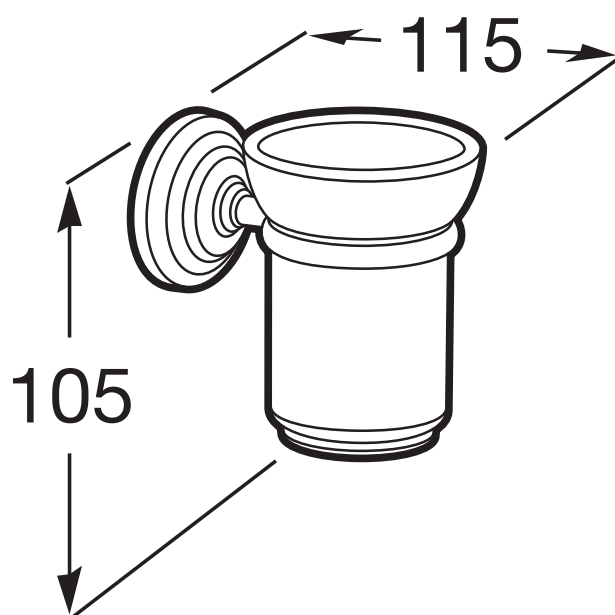

Wall-mounted tumbler holder

Finish: Polished

Installation type: Wall-mounted

Material: Metal, Vitreous china

Technical drawings

Carmen is a tribute to one of Roca's most iconic basins of the 1940s, which comes back with a clear vintage character to become a vitreous china and furniture collection with the latest innovations in the design of bathroom spaces.