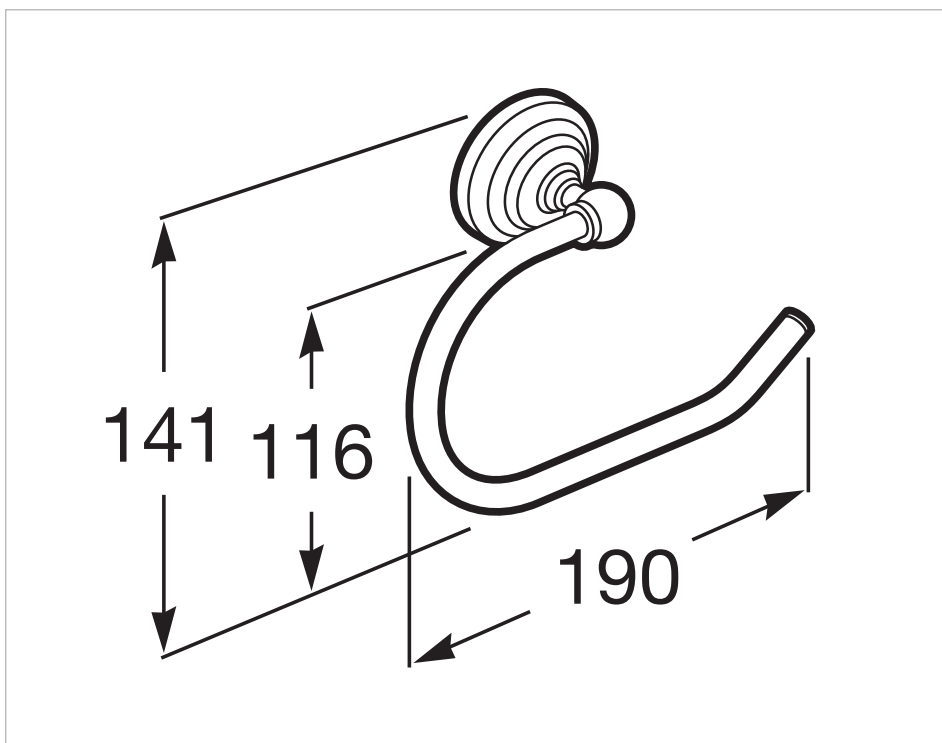

### Toilet roll holder

Finish: Polished  
Installation type: Wall-mounted  
Material: Metal  
Without cover

### Technical drawings

Carmen is a tribute to one of Roca's most iconic basins of the 1940s, which comes back with a clear vintage character to become a vitreous china and furniture collection with the latest innovations in the design of bathroom spaces.