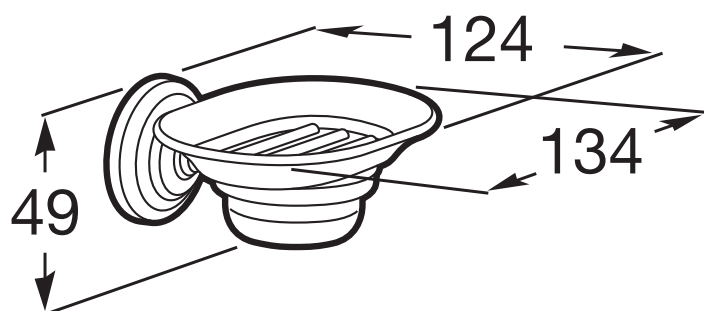

Wall-mounted soap dish

Finish: Polished

Installation type: Wall-mounted

Material: Metal, Vitreous china

Technical drawings

Carmen is a tribute to one of Roca's most iconic basins of the 1940s, which comes back with a clear vintage character to become a vitreous china and furniture collection with the latest innovations in the design of bathroom spaces.