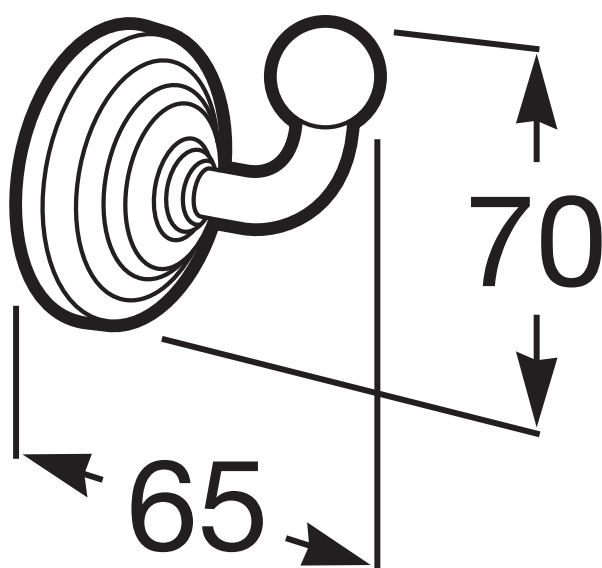

Robe hook

Finish: Polished

Installation type: Wall-mounted

Technical drawings

Carmen is a tribute to one of Roca's most iconic basins of the 1940s, which comes back with a clear vintage character to become a vitreous china and furniture collection with the latest innovations in the design of bathroom spaces.