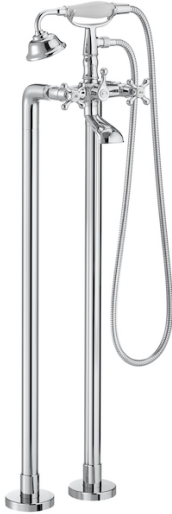

Floorstanding bath-shower mixer with manual diverter, handshower, 1.50 m flexible shower hose and floor pillar leg

Application: Bath
 Installation type: Floor-standing

Technical drawings

Carmen is a tribute to one of Roca's most iconic basins of the 1940s, which comes back with a clear vintage character to become a vitreous china and furniture collection with the latest innovations in the design of bathroom spaces.