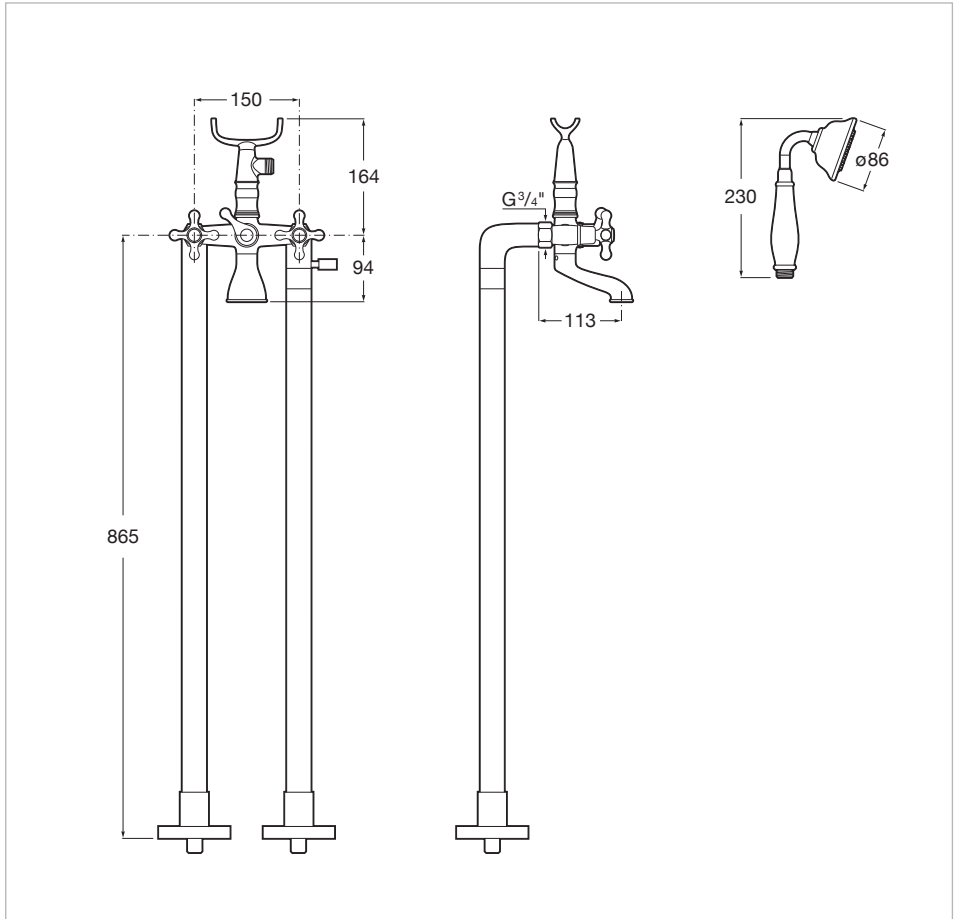

Floorstanding bath-shower mixer with manual diverter, handshower, 1.50 m flexible shower hose and floor pillar leg

Application: Bath
 Installation type: Floor-standing

Technical drawings

Carmen is a tribute to one of Roca's most iconic basins of the 1940s, which comes back with a clear vintage character to become a vitreous china and furniture collection with the latest innovations in the design of bathroom spaces.