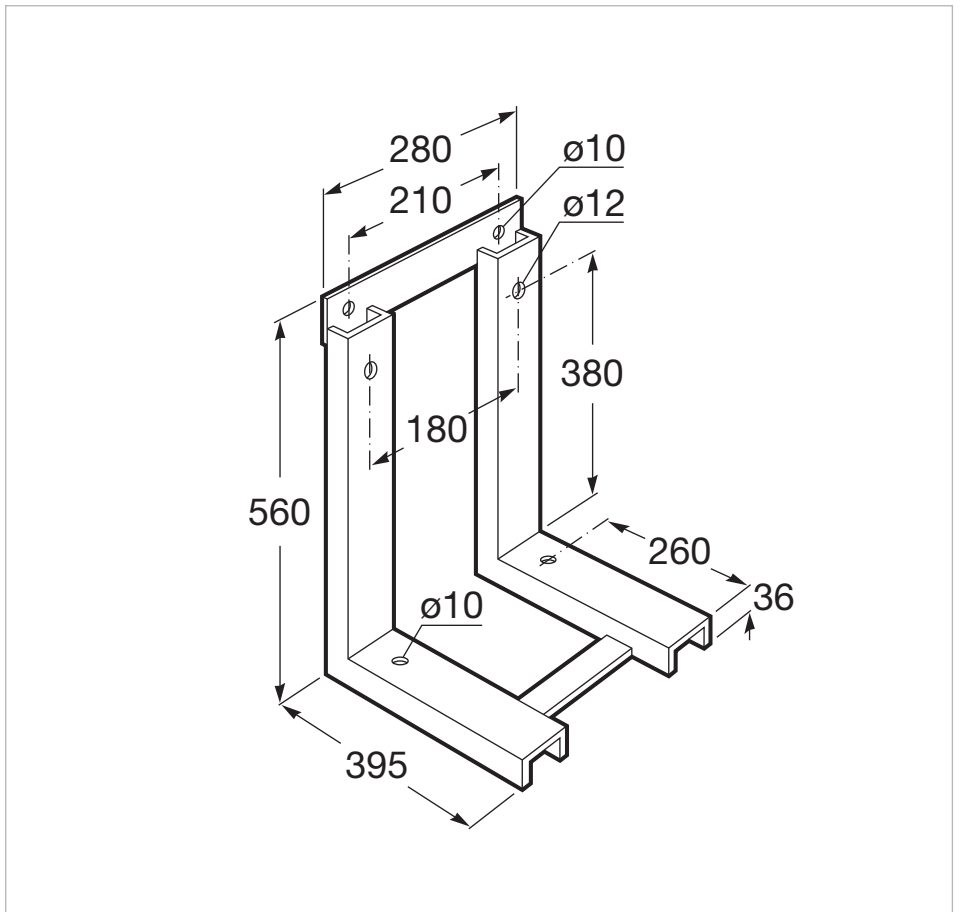

Concealed structure for WC and bidet

Recommended for public spaces

Suitable for: Wall-hung WC, Wall-hung bidet

Technical drawings

Systems that combine efficiency and technology, turning them into solutions that look after the design and adapt perfectly to the space concerned. Innovation and the avant-garde join forces to guarantee the best features, where convenience, saving and style are to be found in every detail.