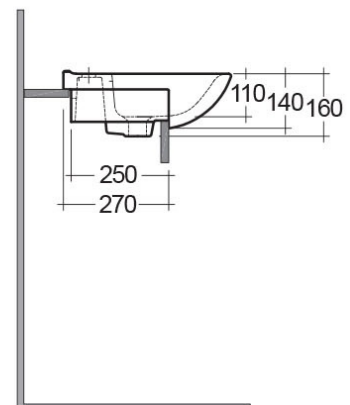

RAK-ORIGIN

Wash basin | Semi Recessed

RAK
CERAMICS

Technical specifications

Dimensions: 520 x 430 mm

Weight: 13 Kg

Color: Alpine White

Shape of basin: Rounded Rectangle

Overflow hole: yes

Suites: [RAK-ORIGIN](#)

Code	Name
ORG0901AWHA	ORIGIN WASH BASIN SEMI-RECESSED 52CM

Dimensions: All dimensions in mm tolerance $\pm 5\%$ for below 200mm and $\pm 3\%$ for above 200mm.

Note: Due to a continuing development programme to improve design and performance, the manufacturer reserves all rights to vary specifications without prior information.