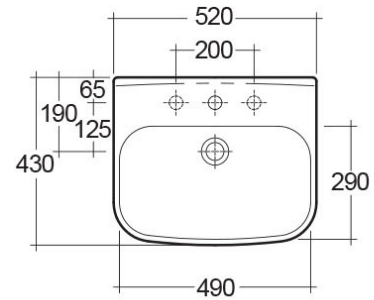

RAK-ORIGIN

Wash basin | Semi Recessed

RAK
CERAMICS

Technical specifications

Dimensions: 520 x 430 mm

Weight: 13 Kg

Color: Alpine White

Shape of basin: Rounded Rectangle

Overflow hole: yes

Suites: [RAK-ORIGIN](#)

Code	Name
ORG0901AWHA	ORIGIN WASH BASIN SEMI-RECESSED 52CM

Dimensions: All dimensions in mm tolerance $\pm 5\%$ for below 200mm and $\pm 3\%$ for above 200mm.

Note: Due to a continuing development programme to improve design and performance, the manufacturer reserves all rights to vary specifications without prior information.