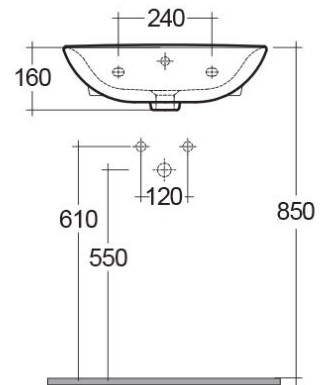

RAK-ORIGIN

Wash basin | Semi Recessed

RAK
CERAMICS

Technical specifications

Dimensions: 520 x 430 mm

Weight: 13 Kg

Color: Alpine White

Shape of basin: Rounded Rectangle

Overflow hole: yes

Suites: [RAK-ORIGIN](#)

Code	Name
ORG0901AWHA	ORIGIN WASH BASIN SEMI-RECESSED 52CM

Dimensions: All dimensions in mm tolerance $\pm 5\%$ for below 200mm and $\pm 3\%$ for above 200mm.

Note: Due to a continuing development programme to improve design and performance, the manufacturer reserves all rights to vary specifications without prior information.