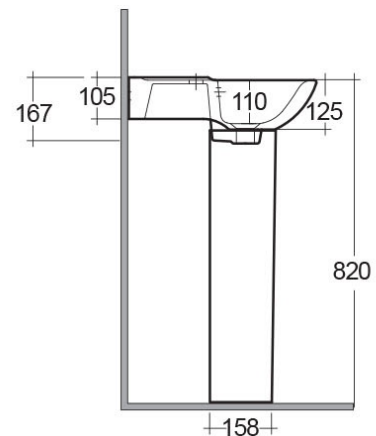

### Technical specifications

Dimensions: 450 x 475 mm

Weight: 20 Kg

Color: Alpine White

Shape of basin: Rounded Rectangle

Overflow hole: yes

Suites: [RAK-ORIGIN](#)

Code	Name
CY02AWHA	CAROLINE PEDESTAL
ORG2601AWHA	ORIGIN WASH BASIN CORNER 45CM

Dimensions: All dimensions in mm tolerance  $\pm 5\%$  for below 200mm and  $\pm 3\%$  for above 200mm.

Note: Due to a continuing development programme to improve design and performance, the manufacturer reserves all rights to vary specifications without prior information.