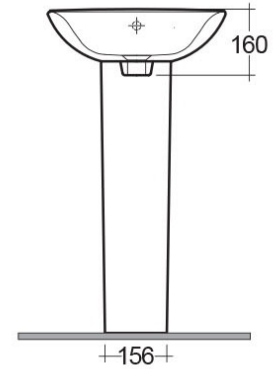

### Technical specifications

Dimensions: 450 x 475 mm

Weight: 20 Kg

Color: Alpine White

Shape of basin: Rounded Rectangle

Overflow hole: yes

Suites: [RAK-ORIGIN](#)

Code	Name
CY02AWHA	CAROLINE PEDESTAL
ORG2601AWHA	ORIGIN WASH BASIN CORNER 45CM

Dimensions: All dimensions in mm tolerance  $\pm 5\%$  for below 200mm and  $\pm 3\%$  for above 200mm.

Note: Due to a continuing development programme to improve design and performance, the manufacturer reserves all rights to vary specifications without prior information.