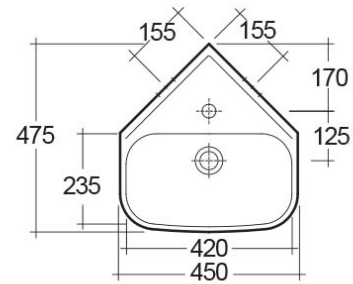

### Technical specifications

Dimensions: 450 x 475 mm

Weight: 20 Kg

Color: Alpine White

Shape of basin: Rounded Rectangle

Overflow hole: yes

Suites: [RAK-ORIGIN](#)

Code	Name
CY02AWHA	CAROLINE PEDESTAL
ORG2601AWHA	ORIGIN WASH BASIN CORNER 45CM

Dimensions: All dimensions in mm tolerance  $\pm 5\%$  for below 200mm and  $\pm 3\%$  for above 200mm.

Note: Due to a continuing development programme to improve design and performance, the manufacturer reserves all rights to vary specifications without prior information.