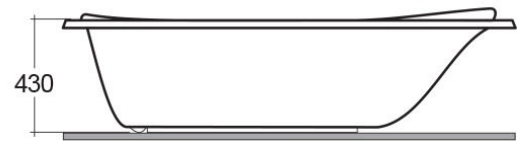

RAK-RESERVA

Bathtubs

RAK
CERAMICS

Technical specifications

Dimensions: 1705 x 800 mm

Color: Alpine White, Ivory

Code	Name
BT51AWHA	RESERVA BATHTUB DROP-IN 170x80CM

Dimensions: All dimensions in mm tolerance $\pm 5\%$ for below 200mm and $\pm 3\%$ for above 200mm.
Note: Due to a continuing development programme to improve design and performance, the manufacturer reserves all rights to vary specifications without prior information.
Please note accessories are for photographic use only.