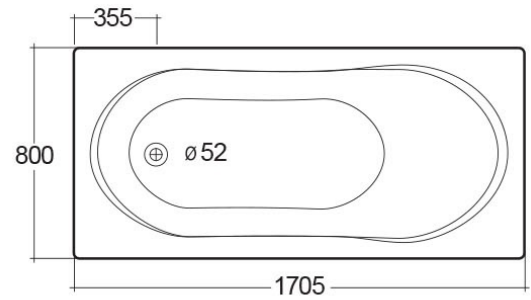

RAK-RESERVA

Bathtubs

RAK
CERAMICS

Technical specifications

Dimensions: 1705 x 800 mm

Color: Alpine White, Ivory

Code	Name
BT51AWHA	RESERVA BATHTUB DROP-IN 170x80CM

Dimensions: All dimensions in mm tolerance $\pm 5\%$ for below 200mm and $\pm 3\%$ for above 200mm.
Note: Due to a continuing development programme to improve design and performance, the manufacturer reserves all rights to vary specifications without prior information.
Please note accessories are for photographic use only.