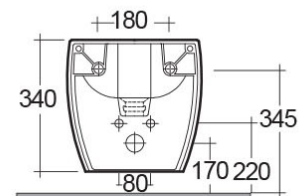

RAK-METROPOLITAN-W/HIDDEN FIXATIONS

Bidets | Wall Hung

RAK
CERAMICS

Technical specifications

Dimensions: 337 x 525 mm

Weight: 29 Kg

Color: Alpine White

Parts: MP07AWHA - METROPOLITAN BIDET WALL HUNG W/HIDDEN FIXATIONS 52CM

Suites: [RAK-METROPOLITAN](#)

Code	Name
MP07AWHA	METROPOLITAN BIDET WALL HUNG W/HIDDEN FIXATIONS 52CM

Dimensions: All dimensions in mm tolerance $\pm 5\%$ for below 200mm and $\pm 3\%$ for above 200mm.
Note: Due to a continuing development programme to improve design and performance, the manufacturer reserves all rights to vary specifications without prior information.
Please note accessories are for photographic use only.