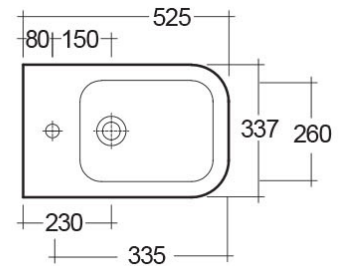

RAK-METROPOLITAN-W/HIDDEN FIXATIONS

Bidets | Wall Hung

RAK
CERAMICS

Technical specifications

Dimensions: 337 x 525 mm

Weight: 29 Kg

Color: Alpine White

Parts: MP07AWHA - METROPOLITAN BIDET WALL HUNG W/HIDDEN FIXATIONS 52CM

Suites: [RAK-METROPOLITAN](#)

Code	Name
MP07AWHA	METROPOLITAN BIDET WALL HUNG W/HIDDEN FIXATIONS 52CM

Dimensions: All dimensions in mm tolerance $\pm 5\%$ for below 200mm and $\pm 3\%$ for above 200mm.
Note: Due to a continuing development programme to improve design and performance, the manufacturer reserves all rights to vary specifications without prior information.
Please note accessories are for photographic use only.