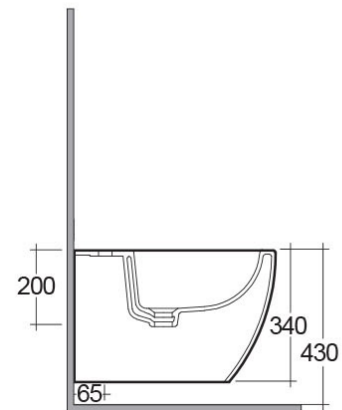

RAK-METROPOLITAN-W/HIDDEN FIXATIONS

Bidets | Wall Hung

RAK
CERAMICS

Technical specifications

Dimensions: 337 x 525 mm

Weight: 29 Kg

Color: Alpine White

Parts: MP07AWHA - METROPOLITAN BIDET WALL HUNG W/HIDDEN FIXATIONS 52CM

Suites: [RAK-METROPOLITAN](#)

Code	Name
MP07AWHA	METROPOLITAN BIDET WALL HUNG W/HIDDEN FIXATIONS 52CM

Dimensions: All dimensions in mm tolerance $\pm 5\%$ for below 200mm and $\pm 3\%$ for above 200mm.
Note: Due to a continuing development programme to improve design and performance, the manufacturer reserves all rights to vary specifications without prior information.
Please note accessories are for photographic use only.