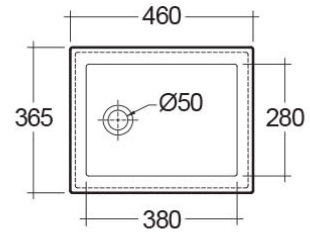

RAK-LAB 4

Drop In | Kitchen Sink

RAK
CERAMICS

Technical specifications

Dimensions: 460 x 365 mm

Weight: 21 Kg

Color: Alpine White

Code	Name
OC165AWHA	LAB KITCHEN SINK # 4

Dimensions: All dimensions in mm tolerance $\pm 5\%$ for below 200mm and $\pm 3\%$ for above 200mm.

Note: Due to a continuing development programme to improve design and performance, the manufacturer reserves all rights to vary specifications without prior information.