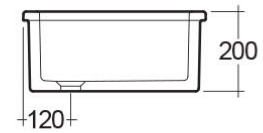

RAK-LAB 4

Drop In | Kitchen Sink

RAK
CERAMICS

Technical specifications

Dimensions: 460 x 365 mm

Weight: 21 Kg

Color: Alpine White

Code	Name
OC165AWHA	LAB KITCHEN SINK # 4

Dimensions: All dimensions in mm tolerance $\pm 5\%$ for below 200mm and $\pm 3\%$ for above 200mm.

Note: Due to a continuing development programme to improve design and performance, the manufacturer reserves all rights to vary specifications without prior information.