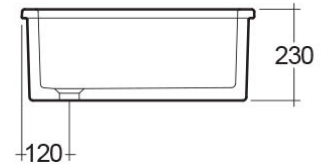

### Technical specifications

Dimensions: 585 x 380 mm

Weight: 30 Kg

Color: Alpine White

Code	Name
OC164AWHA	LAB KITCHEN SINK # 3

Dimensions: All dimensions in mm tolerance  $\pm 5\%$  for below 200mm and  $\pm 3\%$  for above 200mm.