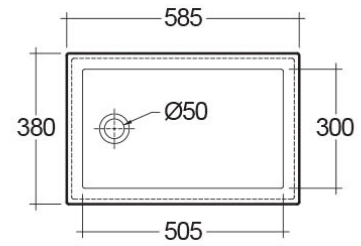

### Technical specifications

Dimensions: 585 x 380 mm

Weight: 30 Kg

Color: Alpine White

Code	Name
OC164AWHA	LAB KITCHEN SINK # 3

Dimensions: All dimensions in mm tolerance  $\pm 5\%$  for below 200mm and  $\pm 3\%$  for above 200mm.