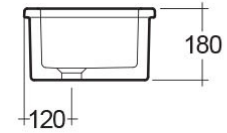

RAK-LAB 2

Drop In | Kitchen Sink

RAK
CERAMICS

Technical specifications

Dimensions: 330 x 330 mm

Weight: 15 Kg

Color: Alpine White

Code	Name
OC163AWHA	LAB KITCHEN SINK # 2

Dimensions: All dimensions in mm tolerance $\pm 5\%$ for below 200mm and $\pm 3\%$ for above 200mm.

Note: Due to a continuing development programme to improve design and performance, the manufacturer reserves all rights to vary specifications without prior information.