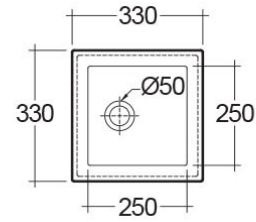

RAK-LAB 2

Drop In | Kitchen Sink

RAK
CERAMICS

Technical specifications

Dimensions: 330 x 330 mm

Weight: 15 Kg

Color: Alpine White

Code	Name
OC163AWHA	LAB KITCHEN SINK # 2

Dimensions: All dimensions in mm tolerance $\pm 5\%$ for below 200mm and $\pm 3\%$ for above 200mm.

Note: Due to a continuing development programme to improve design and performance, the manufacturer reserves all rights to vary specifications without prior information.