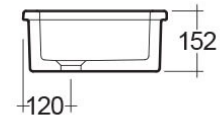

RAK-LAB 1

Drop In | Kitchen Sink

RAK
CERAMICS

Technical specifications

Dimensions: 360 x 280 mm

Weight: 12 Kg

Color: Alpine White

| Code | Name |
|-----------|--------------------|
| OC162AWHA | LAB KITCHEN SINK 1 |

Dimensions: All dimensions in mm tolerance $\pm 5\%$ for below 200mm and $\pm 3\%$ for above 200mm.

Note: Due to a continuing development programme to improve design and performance, the manufacturer reserves all rights to vary specifications without prior information.