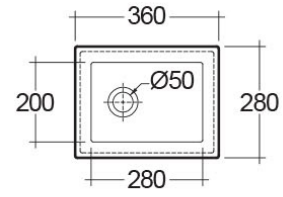

RAK-LAB 1

Drop In | Kitchen Sink

RAK
CERAMICS

Technical specifications

Dimensions: 360 x 280 mm

Weight: 12 Kg

Color: Alpine White

| Code | Name |
|-----------|--------------------|
| OC162AWHA | LAB KITCHEN SINK 1 |

Dimensions: All dimensions in mm tolerance $\pm 5\%$ for below 200mm and $\pm 3\%$ for above 200mm.

Note: Due to a continuing development programme to improve design and performance, the manufacturer reserves all rights to vary specifications without prior information.